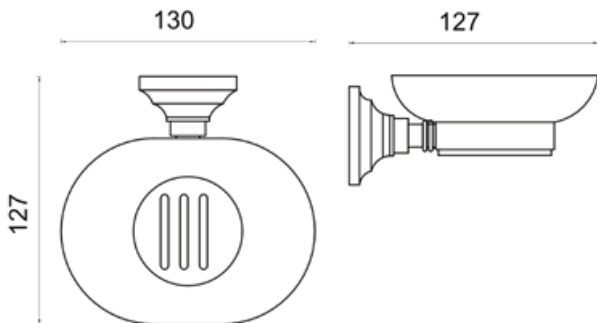

C.P.I.
Bathrooms Wholesale

TRADITIONAL Collection

Covered Paper Holder

SKU: T10-0090C

SKU: T10-0090B

Spare Paper Holder

Soap Dish

TRADITIONAL Collection