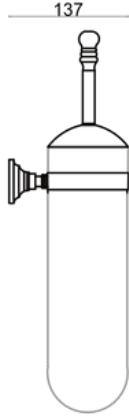

Toilet Brush & Holder

SKU: T10-0110X

Double Hook

SKU: T10-0020X

Towel Ring

SKU: T10-0080X

Towel Rail

SKU: T10-0060X

C.P.I.
Bathrooms Wholesale

TRADITIONAL Collection

Covered Paper Holder

SKU: T10-0090C

SKU: T10-0090B

Spare Paper Holder

Soap Dish

TRADITIONAL Collection

SKU: T10-0040C

SKU: T10-0040B

Tumbler

Toilet Brush & Holder

SKU: T10-0110C

SKU: T10-0110B

SKU: T10-0020C

SKU: T10-0020B

Double Hook

C.P.I.
Bathrooms Wholesale

TRADITIONAL Collection

Towel Ring

SKU: T10-0080C

SKU: T10-0080B

SKU: T10-0060C

SKU: T10-0060B