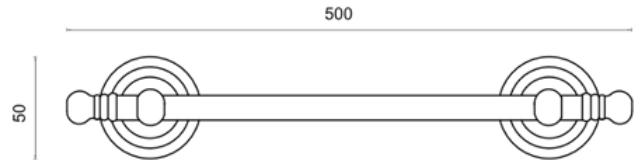

Towel Rail

**TIMELESS
DESIGN**

sparkle in your bathroom for long years

COMPASS POINT INTERIORS LTD
www.cpi bathrooms.co.uk