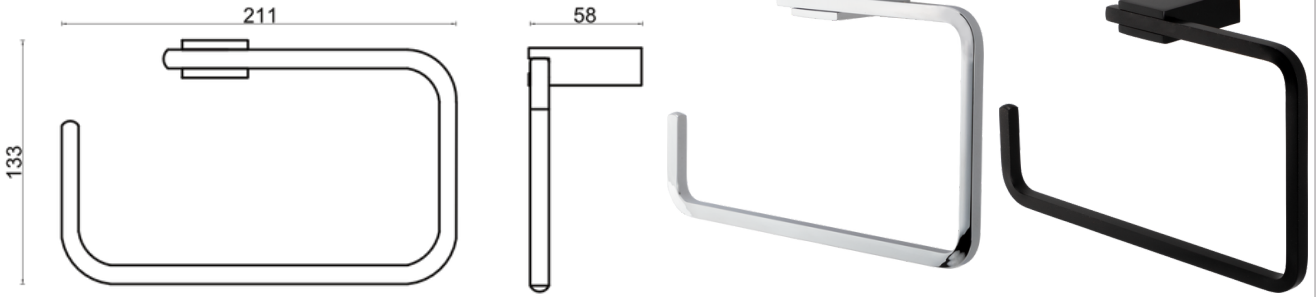

TONY Collection

Towel Ring

SKU: S10-0080C

SKU: S10-0080B