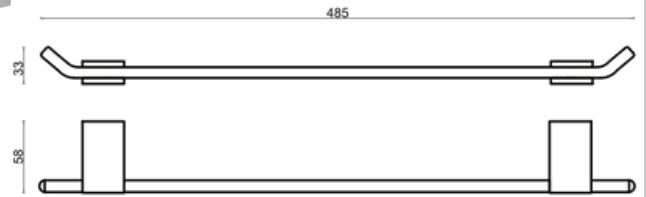

Towel Rail

SKU: S10-0060C

SKU: S10-0060B

**DURABLE
ELEGANT
COZY**

sparkle in your bathroom for long years

COMPASS POINT INTERIORS LTD
www.cpi Bathrooms.co.uk