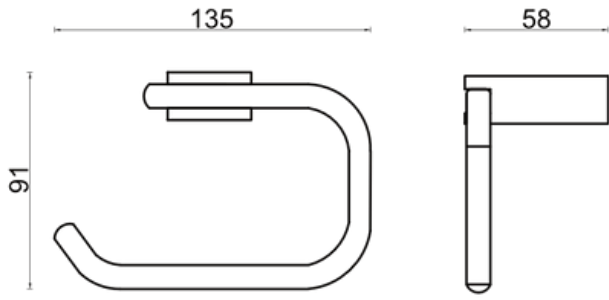

TONY Collection

Paper Holder