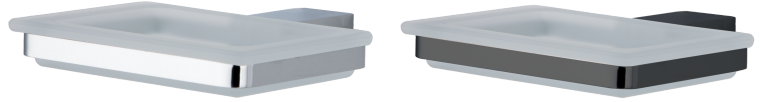

TONY Collection

Paper Holder

SKU: S10-0070X

Soap Dish

SKU: S10-0160X

Tumbler

SKU: S10-0040X

Soap Holder