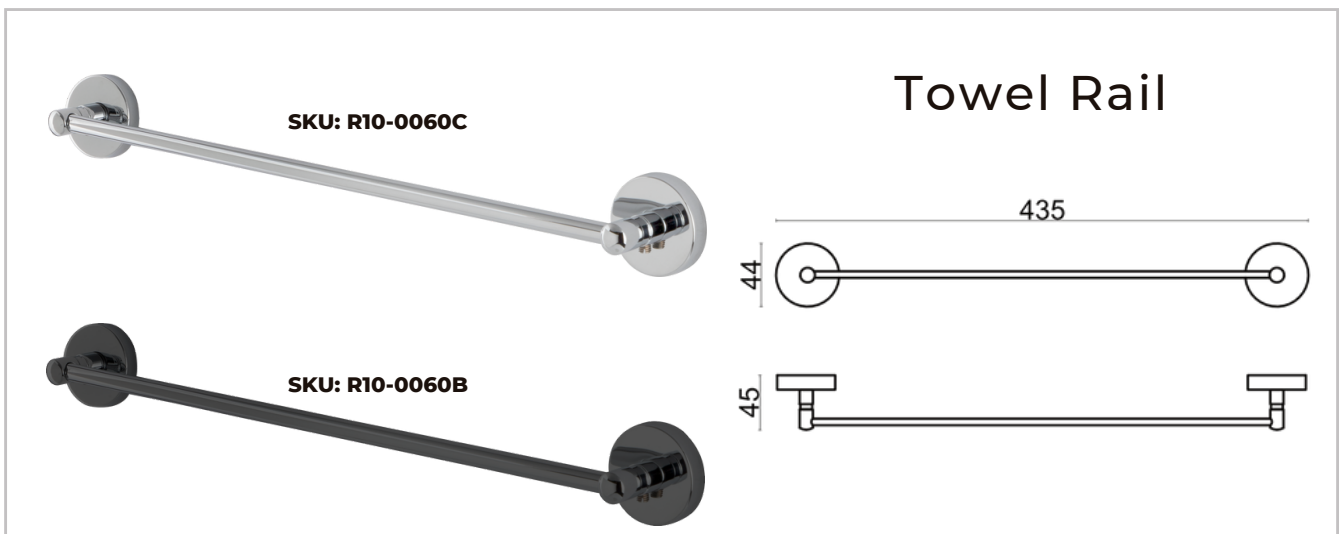

PRO Universal Collection

**LONG LIFE
PROFESSIONAL
UNIVERSAL**

sparkle in your bathroom for long years

COMPASS POINT INTERIORS LTD
www.cpi Bathrooms.co.uk