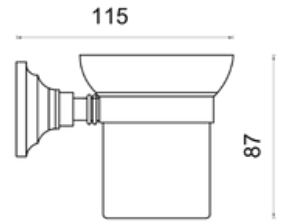

TRADITIONAL Collection

SKU: T10-0040C

SKU: T10-0040B

Tumbler

Toilet Brush & Holder

SKU: T10-0110C

SKU: T10-0110B

SKU: T10-0020C

SKU: T10-0020B

Double Hook

C.P.I.
Bathrooms Wholesale