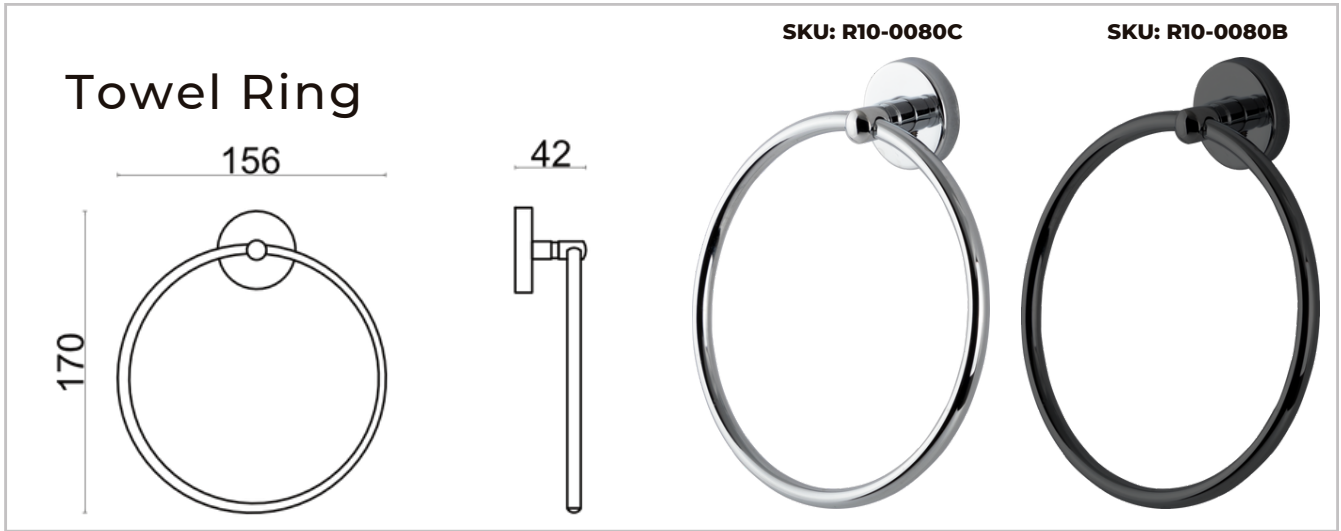

PRO Universal Collection

**LONG LIFE
PROFESSIONAL
UNIVERSAL**

sparkle in your bathroom for long years

COMPASS POINT INTERIORS LTD
www.cpi Bathrooms.co.uk