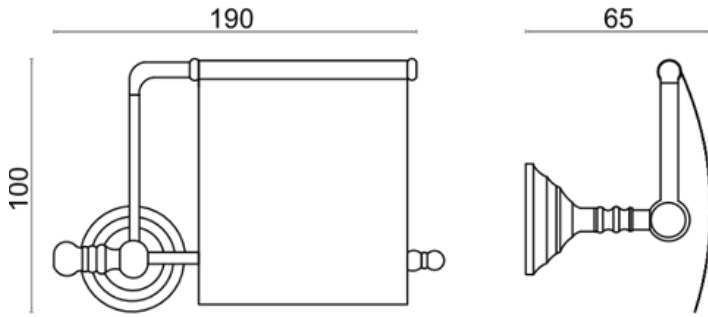

TRADITIONAL Collection

Covered Paper Holder