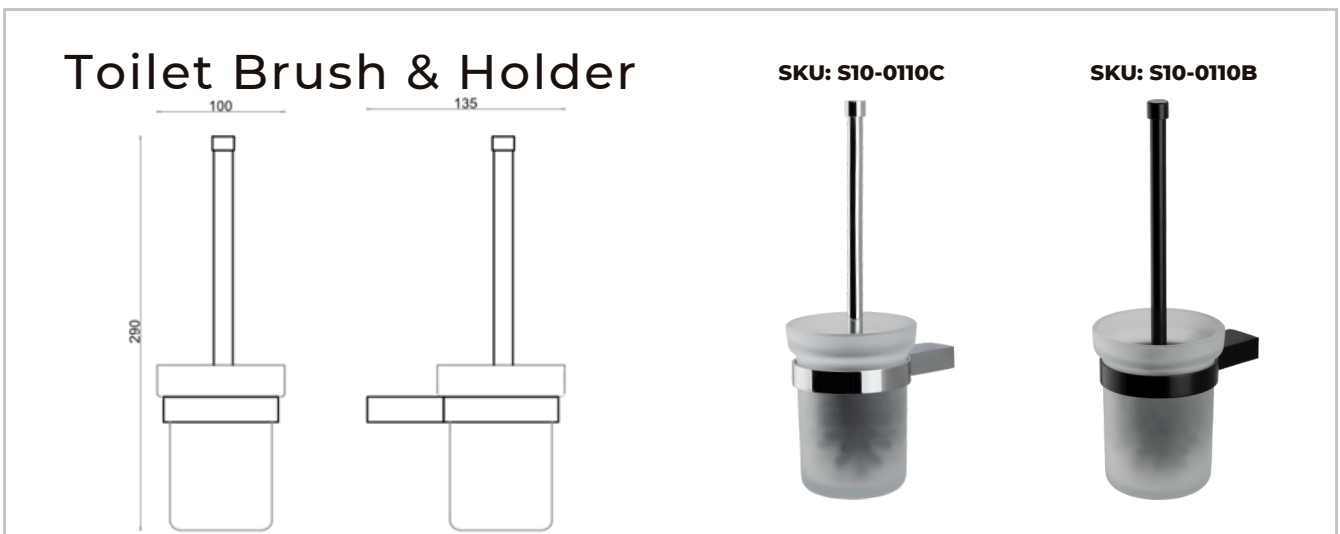

Soap Dish

Tumbler

SKU: S10-0040C

SKU: S10-0040B

TONY Collection

TONY Collection

Towel Ring

SKU: S10-0080C