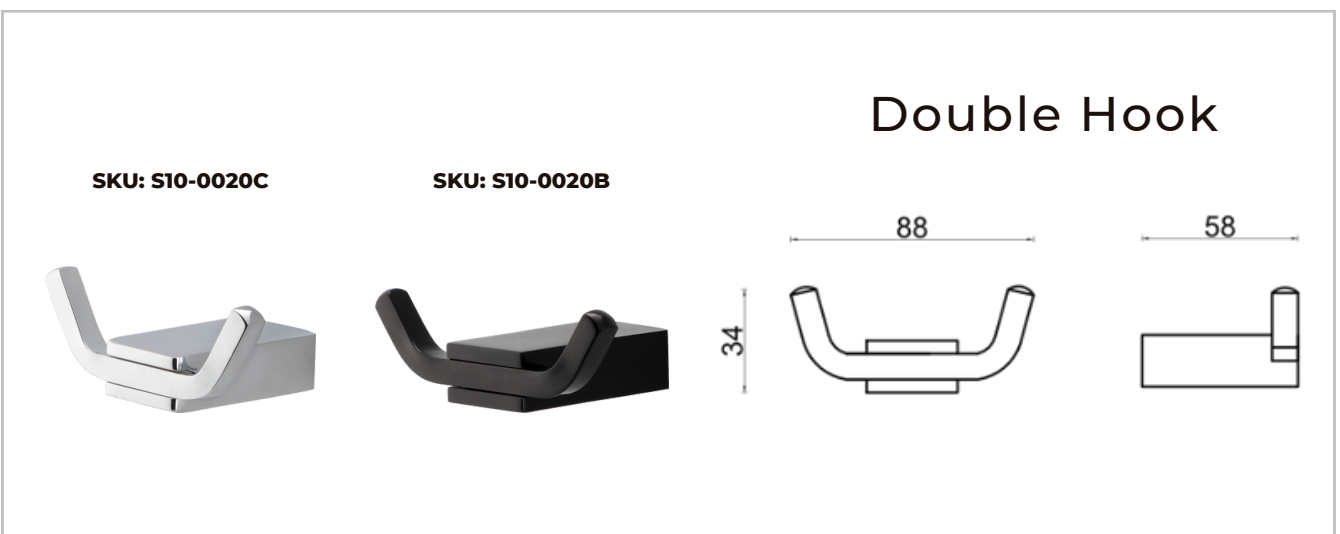

Soap Dish

Tumbler

SKU: S10-0040C

SKU: S10-0040B

TONY Collection

TONY Collection

Towel Ring

SKU: S10-0080C