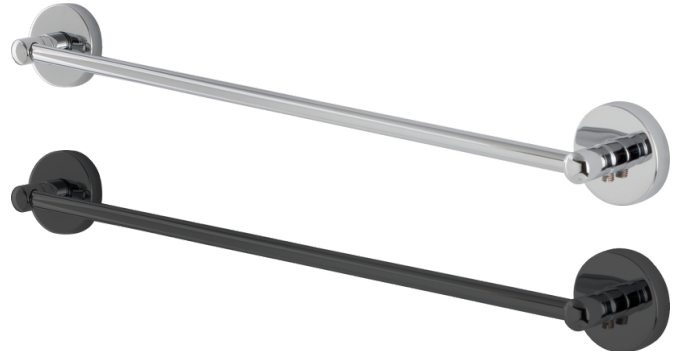

SKU: R10-0110X

Soap Dish

SKU: R10-0030X

Tumbler

SKU: R10-0040X

Soap Holder

SKU: R10-0170X

Double Hook

SKU: R10-0020X

Towel Ring

SKU: R10-0080X

Towel Rail

SKU: R10-0060X

C.P.I.
Bathrooms Wholesale

PRO Universal Collection

Covered Paper Holder