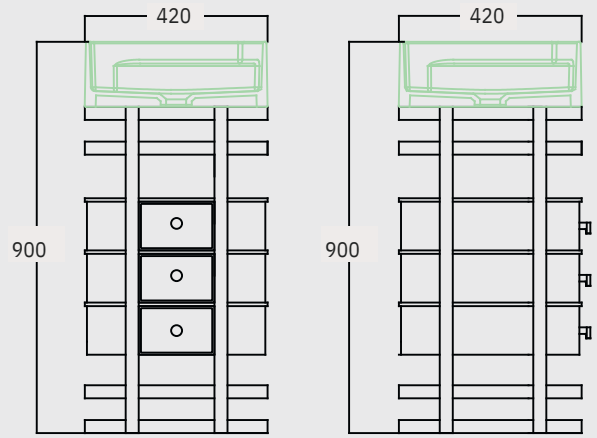

LIV

TECHNICAL DRAWING

LIV Washbasin Cabinet