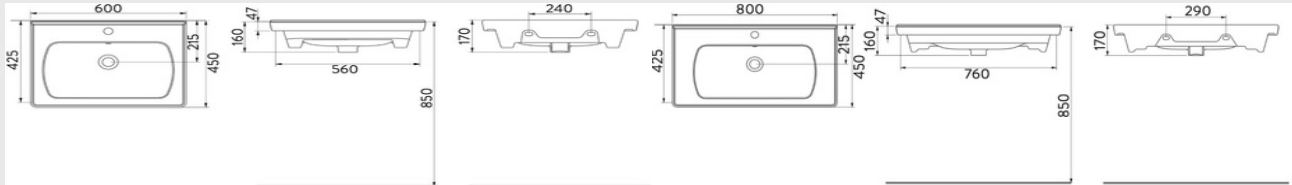

- Wall Mounted
- Furniture Compatible