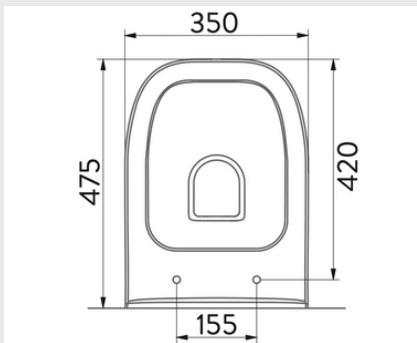

PETITE RIM-OUT WALL HUNG WC PAN

- Rimless or Classic Rim design.
- Water saver consumption (2.5 / 4.5 L).
- Seat Cover from PP

BOLD RIM-OUT WALL HUNG WC PAN

- Rimless design.
- Water saver consumption (2.5 / 4.5 L).
- Concealed Mount.
- Slim Seat Cover from Antibacterial Duroplast Raw Material