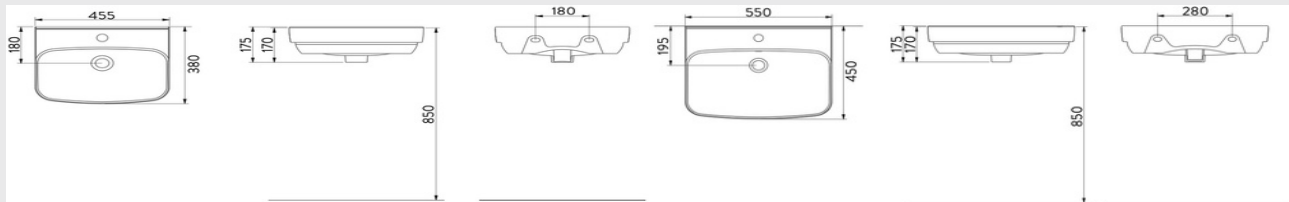

BOLD WASHBASIN 45CMX38CM

- Countertop
- Wall Mounted
- Semi Recessed
- Pedestal Available

BOLD WASHBASIN 55CMX45CM

- Countertop
- Wall Mounted
- Semi Recessed
- Pedestal Available

Washbasins

**TERRA 60CM
SEMI PEDESTAL**