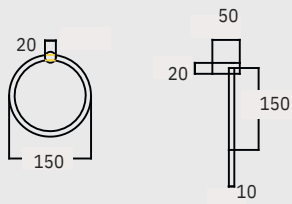

TECHNICAL DRAWING

LIV Washbasin Cabinet

LIV 42 cm Mirror

LIV 35 cm Tall Cabinet

LIV 15cm Integrated Towel Rack

TRIO

Body & Door : Matt Lacquer

COUNTERTOP BASIN