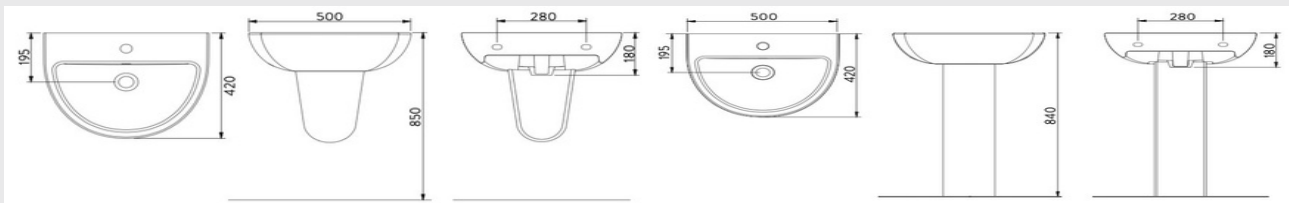

- Wall Mounted
- Pedestal Available

**TERRA 60CM
FULL PEDESTAL**

- Wall Mounted
- Pedestal Available

**NATURA 50CM
SEMI PEDESTAL**

- Wall Mounted
- Pedestal Available

**NATURA 50CM
FULL PEDESTAL**

- Wall Mounted
- Pedestal Available

Washbasins

**VOLCANO (65 CM)
WITH SHELF**

- Wall Mounted
- Pedestal Available

**WASHBASIN (28X35 CM)
W/OUT TAP HOLE**

- Wall Mounted

**WASHBASIN (28X35CM)
WITH TAP HOLE**

- Wall Mounted

**WASHBASIN (28X45CM)
W/OUT TAP HOLE**