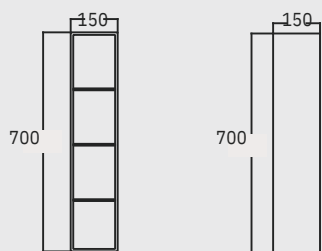

SENSE 100 cm Washbasin Cabinet / Right

SENSE 100 cm Washbasin Cabinet / Left

SENSE 20 cm Mirror Cabinet

SENSE 40 cm Mirror Cabinet

SENSE 45 cm Mirror Cabinet With Drawer

SENSE Upper Open Shelf Module

SENSE MINI Tall Cabinet