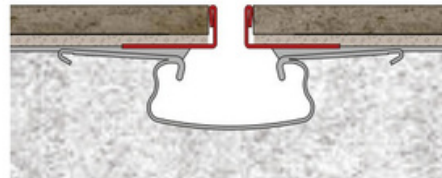

NATURA

Compatible with your own covering material.

With NATURA cover a seamless installation is possible, compatible with each covering material you will use.