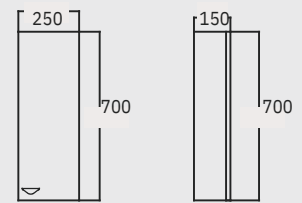

ANTHRACITE &
NATURAL WALNUT

MAESTRO

TECHNICAL DRAWING

MAESTRO 100 cm Washbasin Cabinet

MAESTRO 120 cm Washbasin Cabinet

MAESTRO 40 cm Tall Cabinet

MAESTRO 25 cm Upper Side Cabinet

MAESTRO 100 cm Illuminated Mirror