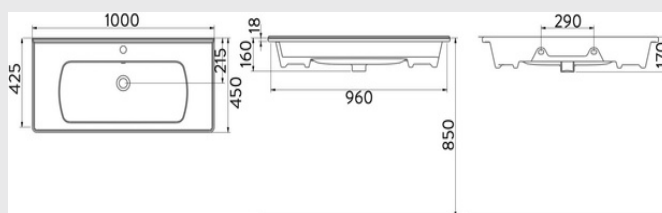

SATURN FLAT SHELF 60CM

- Wall Mounted
- Furniture Compatible

SATURN FLAT SHELF 80CM

- Wall Mounted
- Furniture Compatible

SATURN FLAT SHELF 100CM

- Wall Mounted
- Furniture Compatible

4 In 1 Washbasin

 - All products HYGIENE SURFACE TECHNOLOGY is used prevents bacterial growth by 99.9% and provide maximum hygiene.