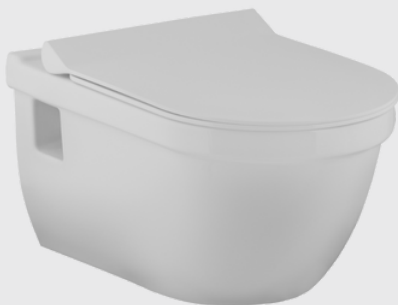

PETITE RIM-OUT WALL HUNG WC PAN

- Rimless or Classic Rim design.
- Water saver consumption (2.5 / 4.5 L).
- Seat Cover from PP

BOLD RIM-OUT WALL HUNG WC PAN

- Rimless design.
- Water saver consumption (2.5 / 4.5 L).
- Concealed Mount.
- Slim Seat Cover from Antibacterial Duroplast Raw Material

SILVA WALL HUNG WC PAN

- Classic Rim design.
- Water saver consumption (2.5 / 4.5 L).
- Concealed Mount.
- Slim Seat Cover from Antibacterial Duroplast Raw Material

TERRA WALL HUNG WC PAN

- Classic Rim design.
- Water saver consumption (2.5 / 4.5 L).
- Open Mount.
- Slim Seat Cover from Antibacterial Duroplast Raw Material