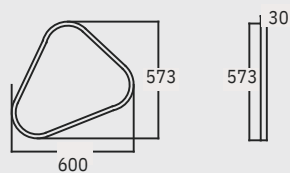

SENSE 60 cm Mirror