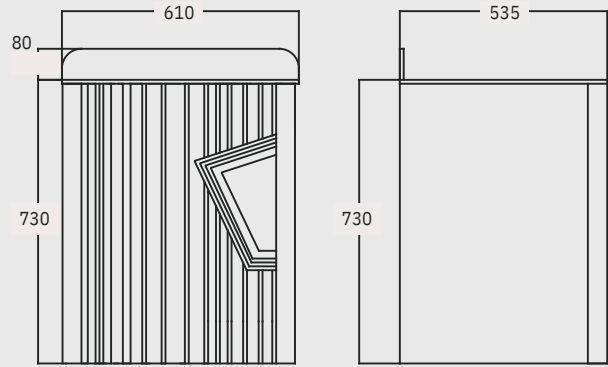

 TALL CABINET WITH GLASS SHELVES

 ANTI-SLIP DRAWER SHEET

COLOR OPTIONS

Anthracite

Cool Grey

Ultra White

Lui

TECHNICAL DRAWING