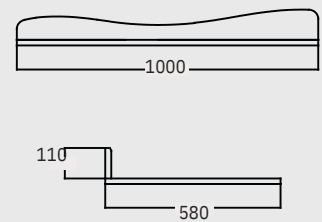

Royal Blue
Sage Green
Ultra White

Margot 55cm Tall Cabinet

EB1MR055C17M0
0
EB1MR055C05M0
0
EB1MR055C01M0
0

Royal Blue
Sage Green
Ultra White

TECHNICAL DRAWING

Margot 100cm Washbasin Cabinet

Margot 55cm Tall Cabinet