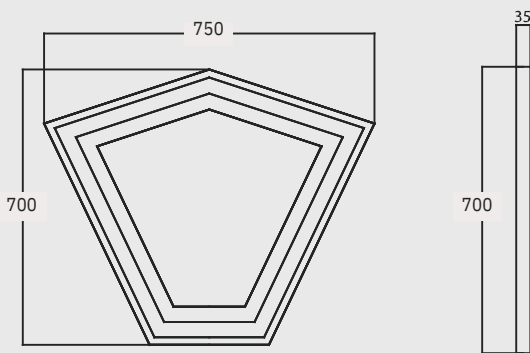

Lui 75cm Tall Mirror