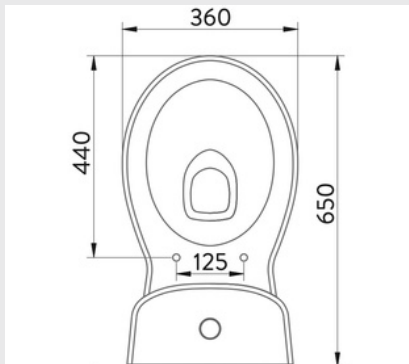

Close Coupled Back To Wall WC Pans

HYGIENE PRO!

- All products HYGIENE SURFACE TECHNOLOGY is used prevents bacterial growth by 99.9% and provide maximum hygiene.
- Glazed internal parts of duct and flush . 100% glazed internal parts.
- Easy pluggable and Antibacterial Certified Duroplast Seat Covers.
- All WC Pans are tested under the pressure range of 0.6 - 0.8 bar for perfect tightness.

VOLCANO BTW WC PAN