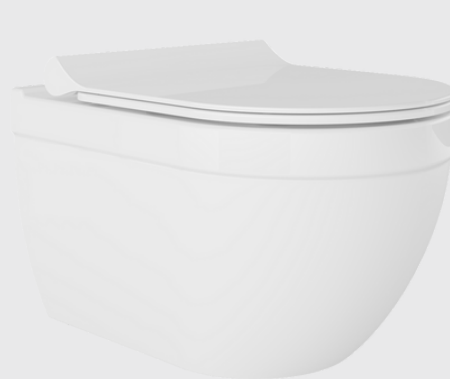

OCEAN PLUS RIM-OUT WALL HUNG WC PAN

VOLCANO RIM-OUT WALL HUNG WC PAN

NEON RIM-OUT WALL HUNG WC PAN

- Rimless design.
- Water saver consumption (2.5 / 4.5 L).
- Concealed or open mount options. - Slim Seat Cover from Antibacterial Duroplast Raw Material

- Rimless design.
- Water saver consumption (2.5 / 4.5 L).
- Concealed mount. - Slim Seat Cover from Antibacterial Duroplast Raw Material

- Rimless or Classic Rim design.
- Water saver consumption (2.5 / 4.5 L).
- Concealed or open mount options. - Slim Seat Cover from Antibacterial Duroplast Raw Material