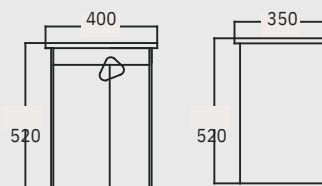

SENSE 100 cm Washbasin Cabinet / Right

SENSE 100 cm Washbasin Cabinet / Left

SENSE 20 cm Mirror Cabinet

SENSE 40 cm Mirror Cabinet

SENSE 45 cm Mirror Cabinet With Drawer

SENSE Upper Open Shelf Module

SENSE MINI Tall Cabinet