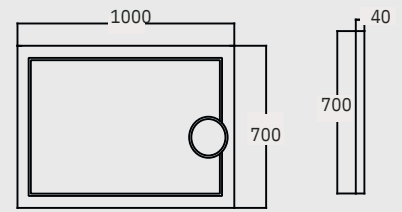

LOFT 100 cm Illuminated Mirror