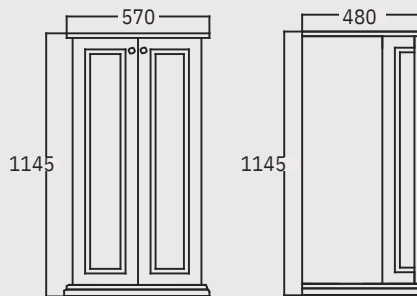

Royal Blue
Sage Green
Ultra White

Margot 55cm Tall Cabinet

EB1MR055C17M0
0
EB1MR055C05M0
0
EB1MR055C01M0
0

Royal Blue
Sage Green
Ultra White

TECHNICAL DRAWING

Margot 100cm Washbasin Cabinet

Margot 55cm Tall Cabinet