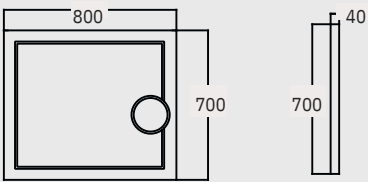

LOFT 80 cm Illuminated Mirror