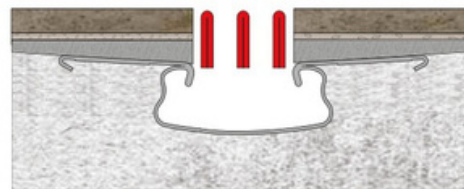

NORMA

Slot Channel

One piece - 24 mm width with 3 thin slots gives an elegant outlook.