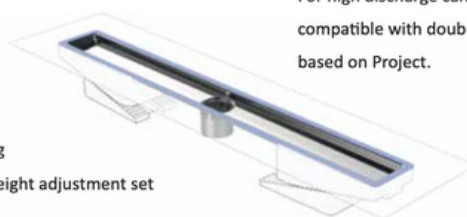

Greka

Aqua

Nomina

Quadra

Drain Body

Steel housing

Styrofoam height adjustment set

For high discharge can be produced as compatible with double trap drains based on Project.