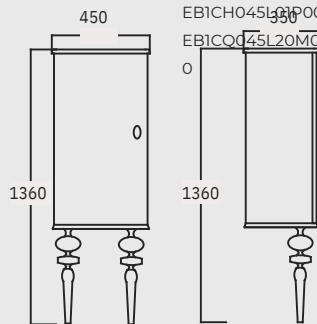

Premium Black
Premium White
Premium Mink Gold

Charlotte Queen 45cm Tall Cabinet / Left

EB1CH045R01P00
EB1CQ045R20M0
EB1CH045L03P0
0

Premium Black
Premium White
Premium Mink Gold

TECHNICAL DRAWING

Charlotte Queen 95cm Washbasin Cabinet