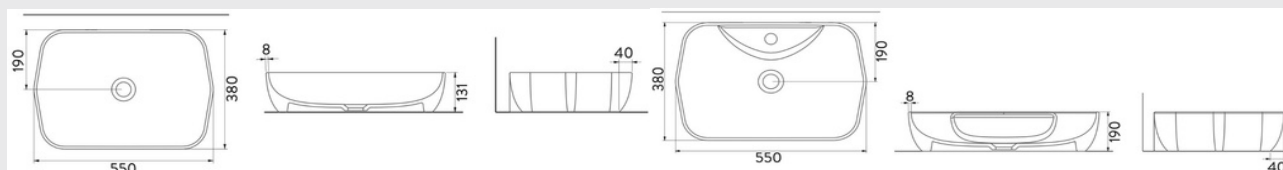

LUCIDA COUNTERTOP W/ TAP HOLE