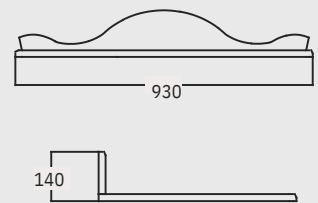

Charlotte Queen 95cm Marble Countertop With Washbasin