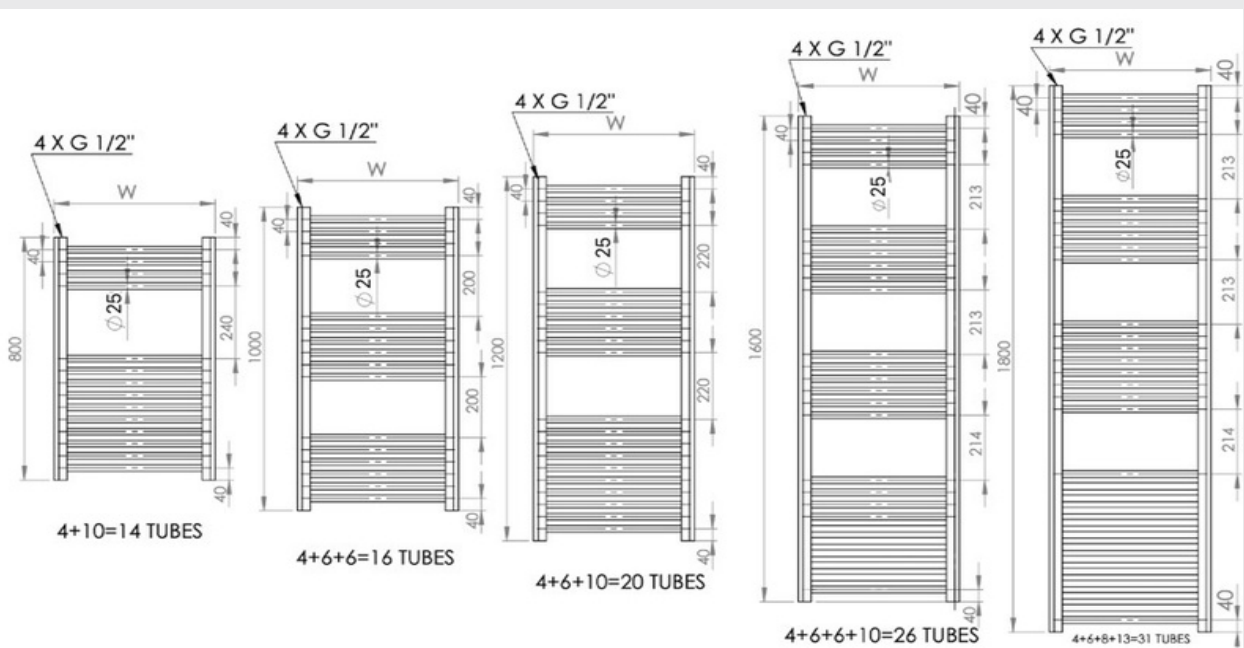

W = 300-400-500-600