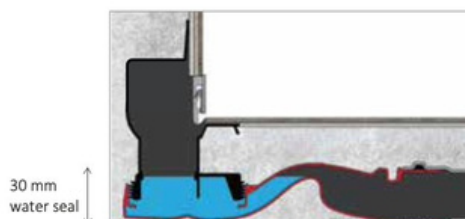

Siphon Water Depth Technical Details

Odourless

Side outlet
H:80 mm

Odourless S type
** trap 60 l/min

SS. 8081

Side outlet
H:60 mm

Odourless S type
trap 42 l/min

SS. 8082