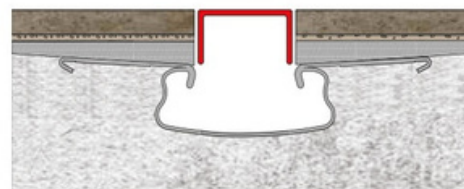

LINEA

Metal cover

One piece - 24 mm width helps to have a practical use.