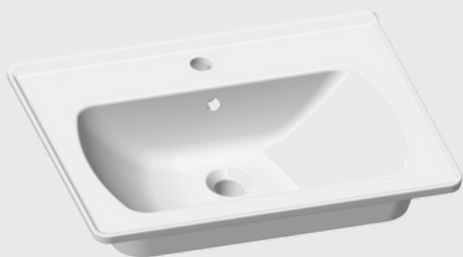

**LIVELLO
COUNTERTOP ROUND
W/ TAP HOLE**

Wall Mounted or Furniture Washbasins

 - All products HYGIENE SURFACE TECHNOLOGY is used prevents bacterial growth by 99.9% and provide maximum hygiene.

SATURN EDGED SHELF 60CM

- Wall Mounted.
- Furniture Compatible

SATURN EDGED SHELF 80CM

- Wall Mounted
- Furniture Compatible

SATURN EDGED SHELF 100CM

- Wall Mounted
- Furniture Compatible

Wall Mounted or Furniture Washbasins

- All products HYGIENE SURFACE TECHNOLOGY is used prevents bacterial growth by 99.9% and provide maximum hygiene.

SATURN FLAT SHELF 60CM

- Wall Mounted
- Furniture Compatible

SATURN FLAT SHELF 80CM

- Wall Mounted
- Furniture Compatible

SATURN FLAT SHELF 100CM

- Wall Mounted
- Furniture Compatible

4 In 1 Washbasin

 - All products HYGIENE SURFACE TECHNOLOGY is used prevents bacterial growth by 99.9% and provide maximum hygiene.