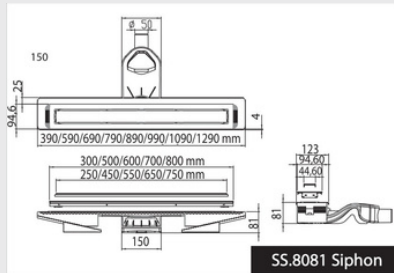

Side outlet H:75 mm
66 l/min

Stainless Steel Shower Drains

Perfect match for new constructions and renovation projects

Stainless Steel Shower Drains

HIGHLINE FRAMED

WALL LINE

Stainless Steel Shower Drains

WALL LINE