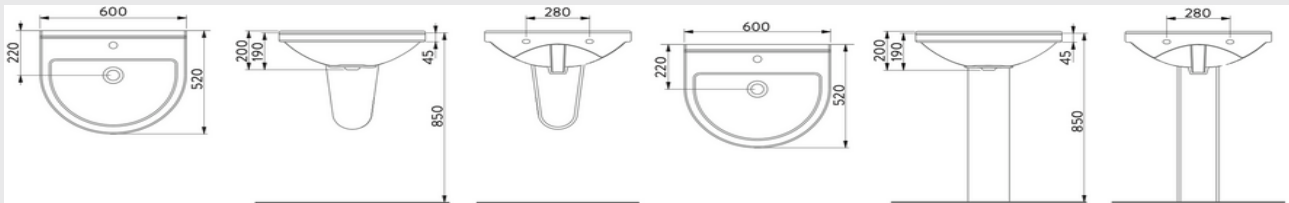

**NATURA 50CM
SEMI PEDESTAL**