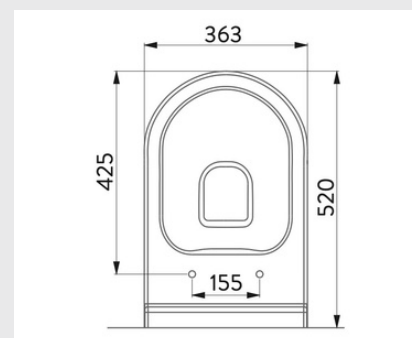

- Rimless design.
- Water saver consumption (2.5 / 4.5 L).
- Concealed or open mount options. - Slim Seat Cover from Antibacterial Duroplast Raw Material

- Rimless design.
- Water saver consumption (2.5 / 4.5 L).
- Concealed mount. - Slim Seat Cover from Antibacterial Duroplast Raw Material

- Rimless or Classic Rim design.
- Water saver consumption (2.5 / 4.5 L).
- Concealed or open mount options. - Slim Seat Cover from Antibacterial Duroplast Raw Material