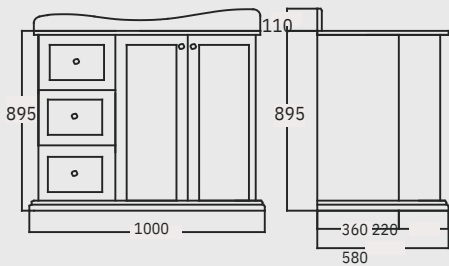

Royal Blue
Sage Green
Ultra White

Margot 55cm Tall Cabinet

EB1MR055C17M0
0
EB1MR055C05M0
0
EB1MR055C01M0
0

Royal Blue
Sage Green
Ultra White

TECHNICAL DRAWING

Margot 100cm Washbasin Cabinet

Margot 55cm Tall Cabinet