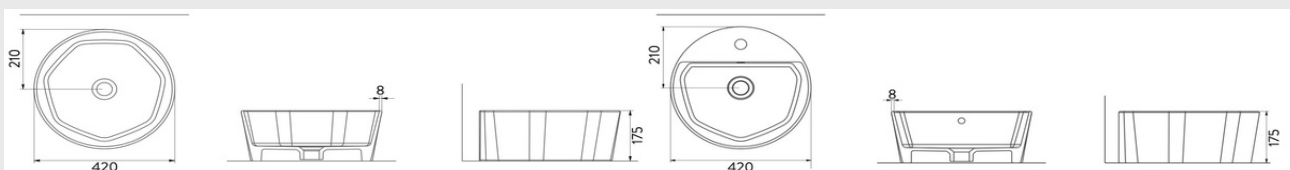

STELLA COUNTERTOP