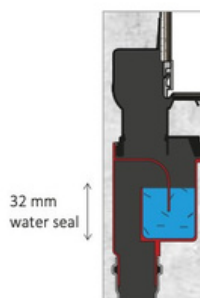

Vertical outlet
* H:50 mm

Odourless S type
** trap 84 l/min