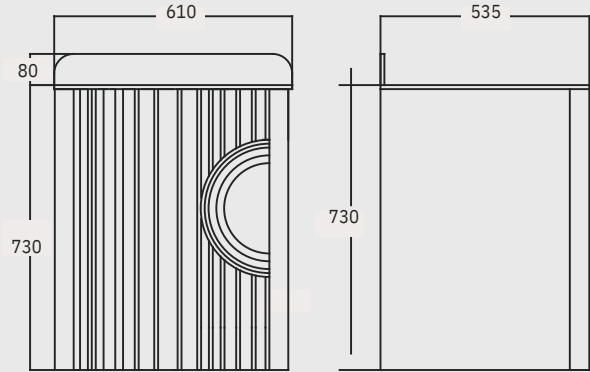

Lei

TECHNICAL DRAWING

Lei 60cm Washbasin Cabinet

Lei 45cm Tall Cabinet

Lei 75cm Tall Mirror

Lei 60cm Porcelain Countertop With Washbasin

Design Collection

- *LIV*
- *TRIO*
- *MAESTRO*
- *SENSE*
- *NOVA*
- *LOFT*