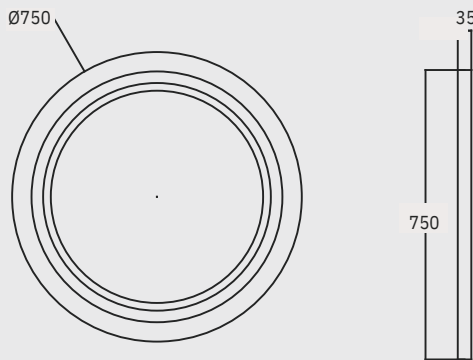

Lei

TECHNICAL DRAWING

Lei 60cm Washbasin Cabinet

Lei 45cm Tall Cabinet

Lei 75cm Tall Mirror

Lei 60cm Porcelain Countertop With Washbasin

Design Collection

- *LIV*
- *TRIO*
- *MAESTRO*
- *SENSE*
- *NOVA*
- *LOFT*