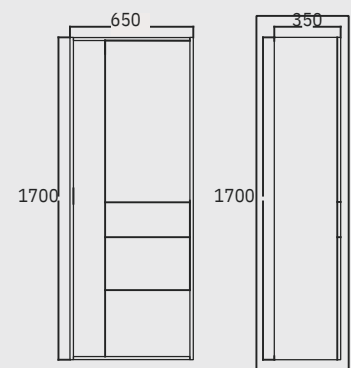

SENSE 100 cm Washbasin Cabinet / Right

SENSE 100 cm Washbasin Cabinet / Left

SENSE 20 cm Mirror Cabinet

SENSE 40 cm Mirror Cabinet

SENSE 45 cm Mirror Cabinet With Drawer

SENSE Upper Open Shelf Module

SENSE MINI Tall Cabinet