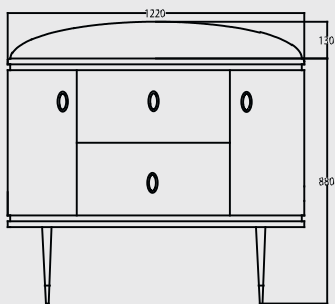

TECHNICAL DRAWING

Blanc 120cm Washbasin Cabinet

Blanc 50cm Tall Cabinet

Blanc 120cm Marble
Countertop With Washbasin

Charlotte Queen

Body & Door : Glossy Lacquer

 UNDERCOUNTER BASIN

 SOFT CLOSE DRAWER