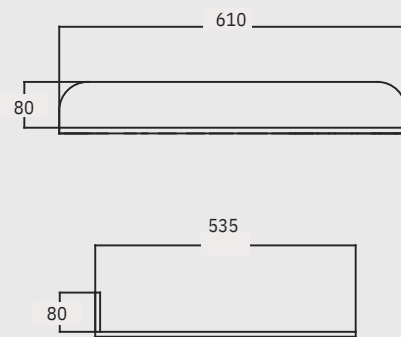

Lui 60cm Washbasin Cabinet

Lui 45cm Tall Cabinet

Lui 75cm Tall Mirror

Lui 60cm Porcelain Countertop With Washbasin

Lei

Body & Door : Matt Lacquer

 UNDERCOUNTER BASIN

 SOFT CLOSE DRAWER