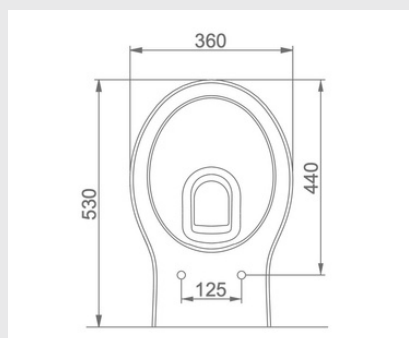

- Rimless design.
- Water saver consumption (2.5 / 4.5 L).
- Concealed or open mount options. - Slim Seat Cover from Antibacterial Duroplast Raw Material

- Rimless design.
- Water saver consumption (2.5 / 4.5 L).
- Concealed mount. - Slim Seat Cover from Antibacterial Duroplast Raw Material

- Rimless or Classic Rim design.
- Water saver consumption (2.5 / 4.5 L).
- Concealed or open mount options. - Slim Seat Cover from Antibacterial Duroplast Raw Material