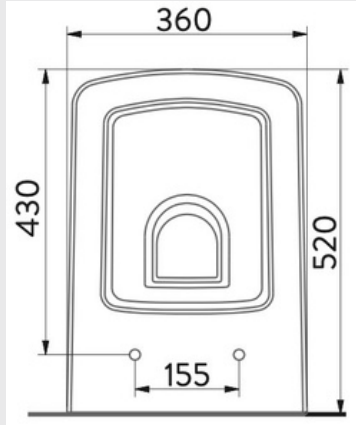

**SATURN RIM-OUT
WALL HUNG WC PAN**

- Rimless design.
- Water saver consumption (2.5 / 4.5 L).
- Concealed Mount.
- Slim Seat Cover from Raw
- Antibacterial Duroplast Material

Single BTW WC Pans

TERRA SINGLE BTW WC PAN

VOLCANO SINGLE BTW WC PAN