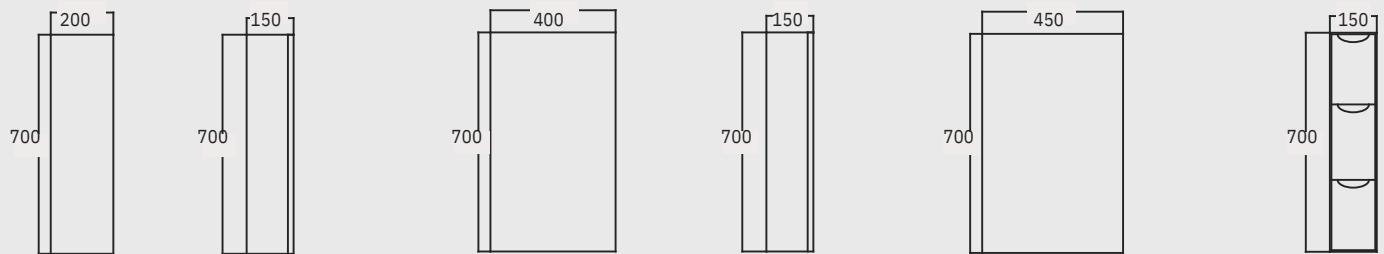

SENSE 20 cm Mirror Cabinet

SENSE 40 cm Mirror Cabinet

SENSE 45 cm Mirror Cabinet With Drawer