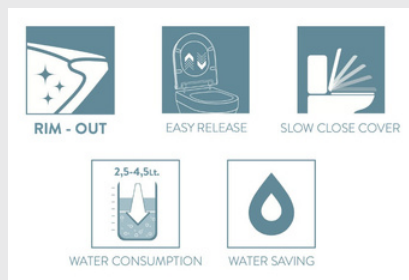

NEON RIM-OUT WALL HUNG WC PAN