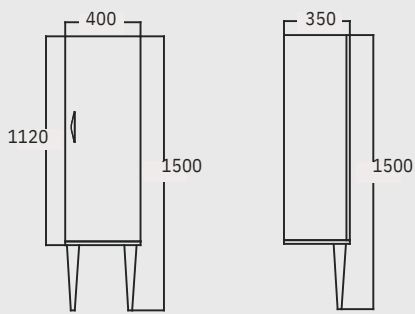

ANTHRACITE &
NATURAL WALNUT

MAESTRO

TECHNICAL DRAWING

MAESTRO 100 cm Washbasin Cabinet

MAESTRO 120 cm Washbasin Cabinet

MAESTRO 40 cm Tall Cabinet

MAESTRO 25 cm Upper Side Cabinet

MAESTRO 100 cm Illuminated Mirror