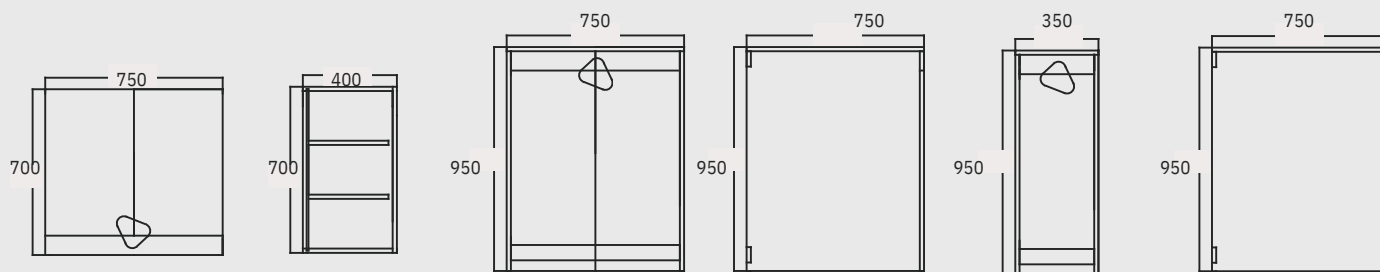

SENSE Cleaning Tall Cabinet

SENSE 40 cm Leg

SENSE 60 cm Leg

SENSE 80 cm Leg

SENSE 100 cm Leg

SENSE

TECHNICAL DRAWING

SENSE 75 cm Laundry Machine Upper Set