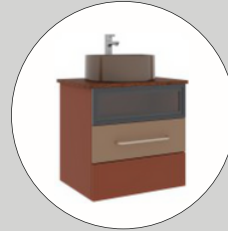

COLOR OPTIONS

Terracotta