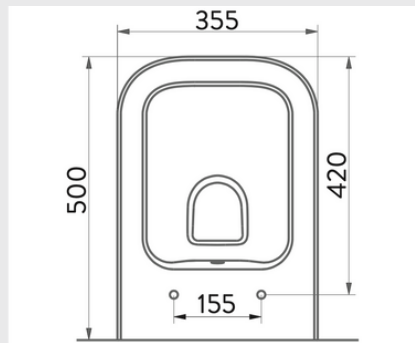

PETITE RIM-OUT WALL HUNG WC PAN

- Rimless or Classic Rim design.
- Water saver consumption (2.5 / 4.5 L).
- Seat Cover from PP

BOLD RIM-OUT WALL HUNG WC PAN

- Rimless design.
- Water saver consumption (2.5 / 4.5 L).
- Concealed Mount.
- Slim Seat Cover from Antibacterial Duroplast Raw Material