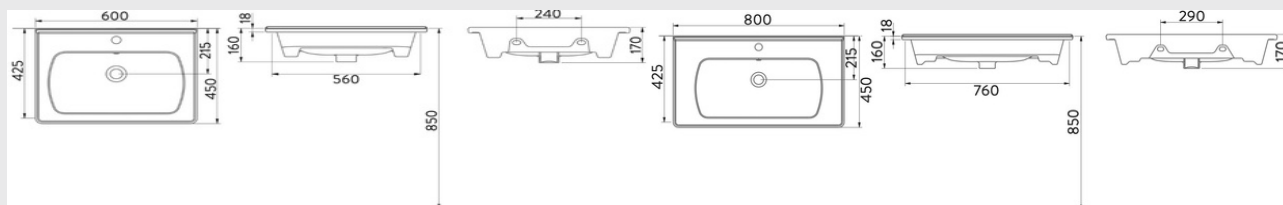

SATURN FLAT SHELF 60CM

- Wall Mounted
- Furniture Compatible

SATURN FLAT SHELF 80CM

- Wall Mounted
- Furniture Compatible

SATURN FLAT SHELF 100CM

- Wall Mounted
- Furniture Compatible

4 In 1 Washbasin

 - All products HYGIENE SURFACE TECHNOLOGY is used prevents bacterial growth by 99.9% and provide maximum hygiene.