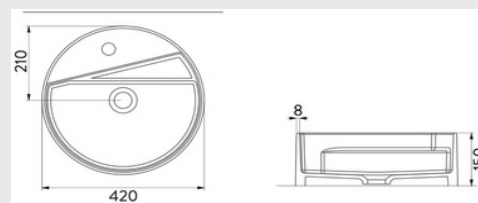

**LIVELLO
COUNTERTOP ROUND
W/ TAP HOLE**