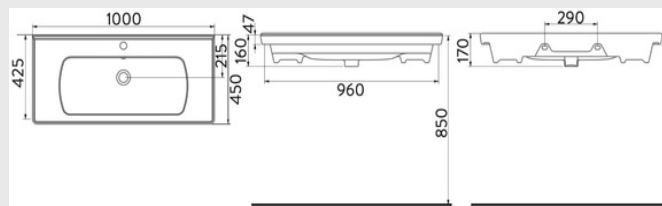

- Wall Mounted.
- Furniture Compatible

SATURN EDGED SHELF 80CM

- Wall Mounted
- Furniture Compatible

SATURN EDGED SHELF 100CM

- Wall Mounted
- Furniture Compatible

Wall Mounted or Furniture Washbasins

- All products HYGIENE SURFACE TECHNOLOGY is used prevents bacterial growth by 99.9% and provide maximum hygiene.