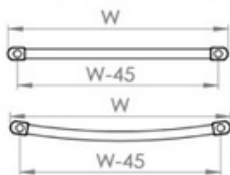

STANDARD HEATED TOWEL RAILS FLAT / CURVED

WHITE

CHROME

BLACK

W = 300-400-500-600

Mild Steel Heated Towel Rails

STANDARD HEATED TOWEL RAILS FLAT / CURVED

TECHNICAL DETAILS