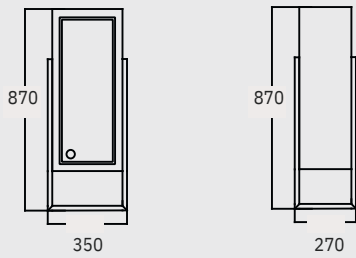

LOFT 100 cm Washbasin Cabinet

LOFT 80 cm Illuminated Mirror

LOFT 60 cm Illuminated Mirror

LOFT 100 cm Illuminated Mirror

LOFT 35 cm Upper Side Cabinet

MODULES

Designer Towel Rails

Mild Steel Heated Towel Rails