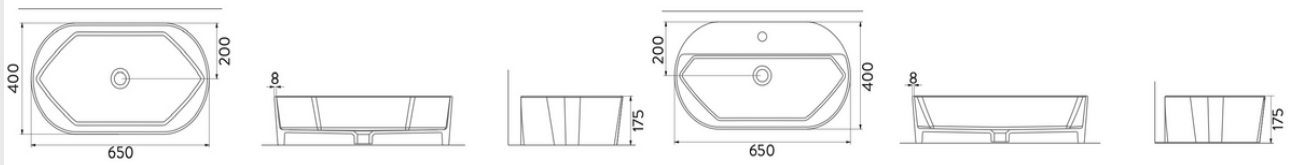

LUCIDA COUNTERTOP

LUCIDA COUNTERTOP W/ TAP HOLE

Countertop Washbasins

- All products HYGIENE SURFACE TECHNOLOGY is used prevents bacterial growth by 99.9% and provide maximum hygiene.

STELLA COUNTERTOP

STELLA COUNTERTOP W/ TAP HOLE