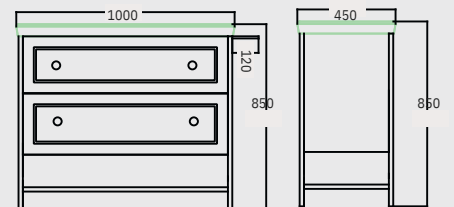

INTEGRATED TOWEL HOLDER

COLOR OPTIONS

ULTRA WHITE
&
ANTHRACITE

SAND
BEIGE
& BEIGE

LOFT

TECHNICAL DRAWING

LOFT 60 cm Washbasin Cabinet

LOFT 80 cm Washbasin Cabinet