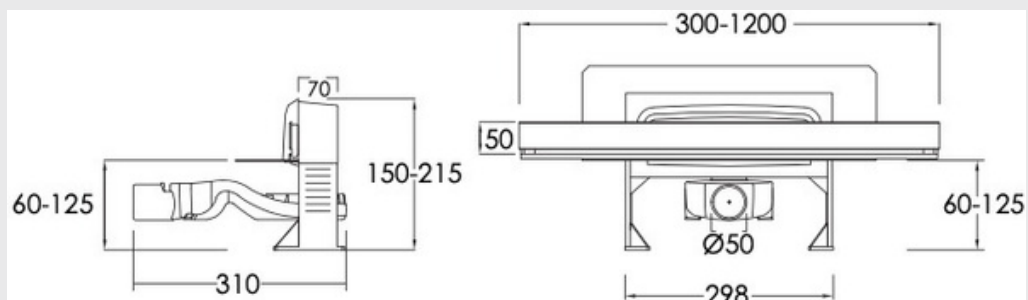

Side outlet H:75 mm
66 l/min

Stainless Steel Shower Drains

Perfect match for new constructions and renovation projects

Stainless Steel Shower Drains

HIGHLINE FRAMED

WALL LINE

Stainless Steel Shower Drains

WALL LINE