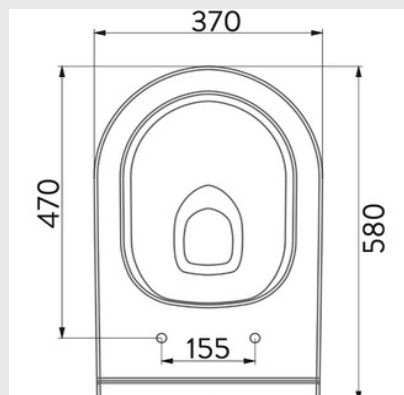

- Classic Rim design.
- Water saver consumption (2.5 / 4.5 L).
- Open Mount.
- Slim Seat Cover from Antibacterial Duroplast Raw Material