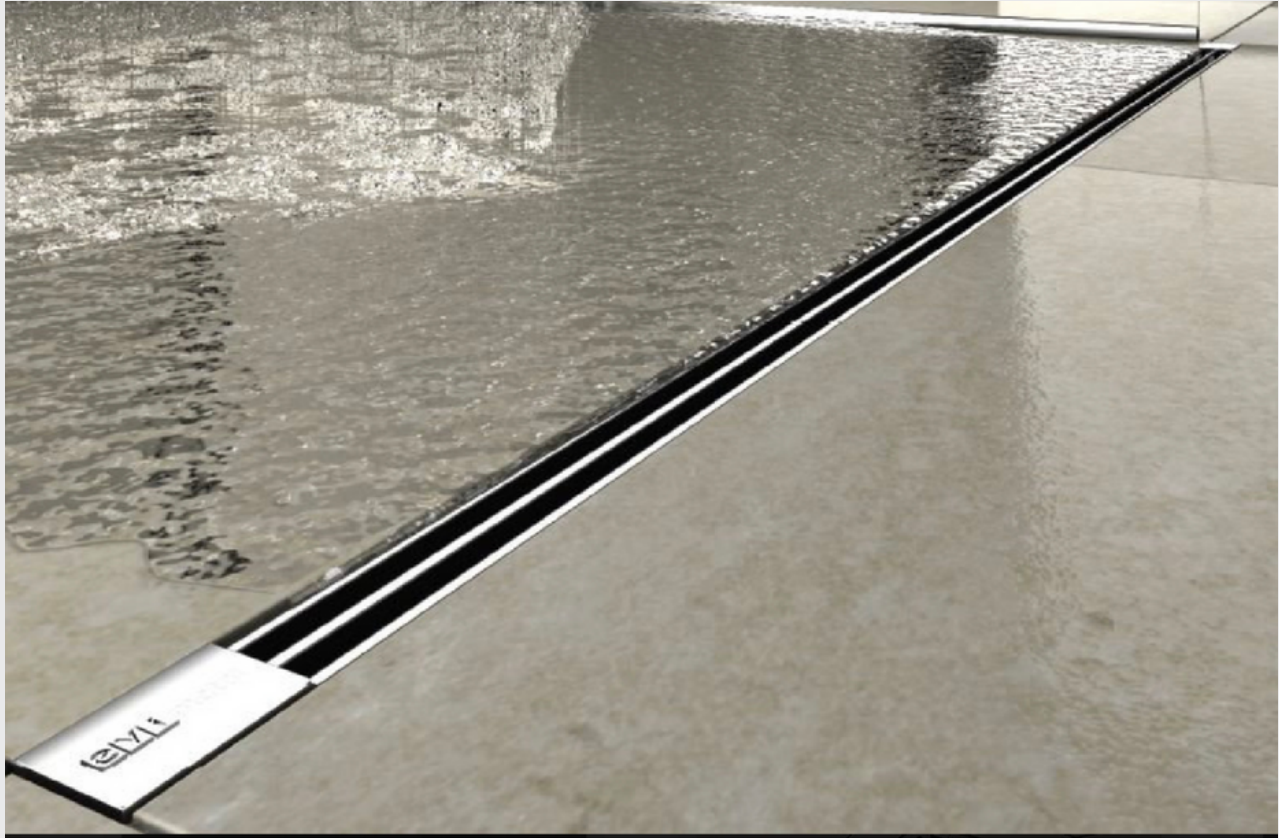

Stainless Steel Shower Drains