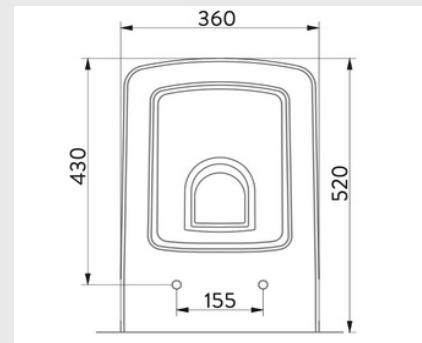

TERRA WALL HUNG WC PAN