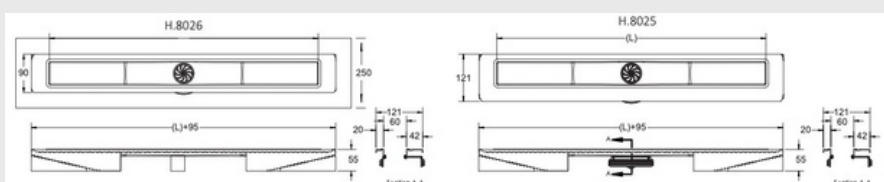

Stainless Steel Shower Drains

PRODILINE FRAMELESS

Massive

Brilla