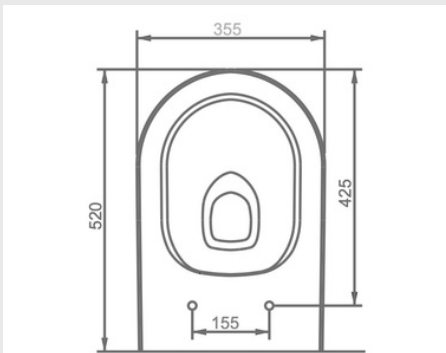

- Classic Rim design.
- Water saver consumption (2.5 / 4.5 L).
- Slim Seat Cover from Raw
- Antibacterial Duroplast Material