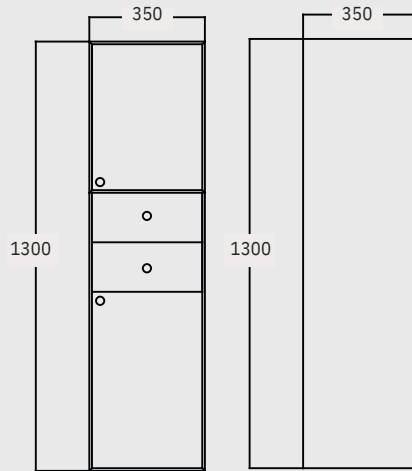

LIV 35 cm Tall Cabinet