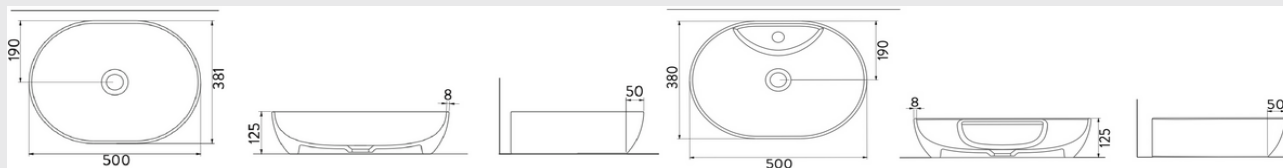

Countertop Washbasins

- All products HYGIENE SURFACE TECHNOLOGY is used prevents bacterial growth by 99.9% and provide maximum hygiene.

ALTO COUNTERTOP W/ TAP HOLE