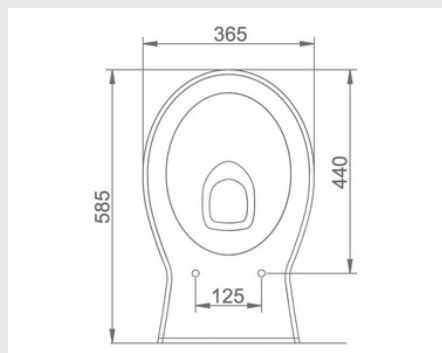

- Classic Rim design.
- Water saver consumption (2.5 / 4.5 L).
- Slim Seat Cover from Raw
- Antibacterial Duroplast Material