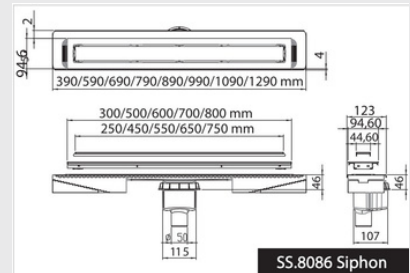

Side outlet H:75 mm
66 l/min

Stainless Steel Shower Drains

Perfect match for new constructions and renovation projects

Stainless Steel Shower Drains

HIGHLINE FRAMED

WALL LINE

Stainless Steel Shower Drains

WALL LINE