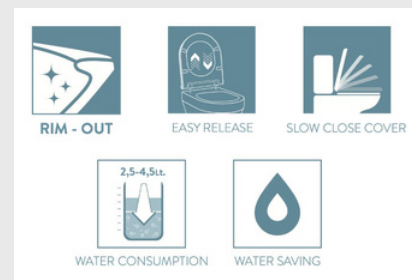

NEON RIM-OUT WALL HUNG WC PAN