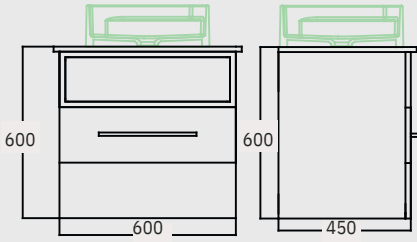

TRIO

TECHNICAL DRAWING

TRIO 60 cm Washbasin Cabinet