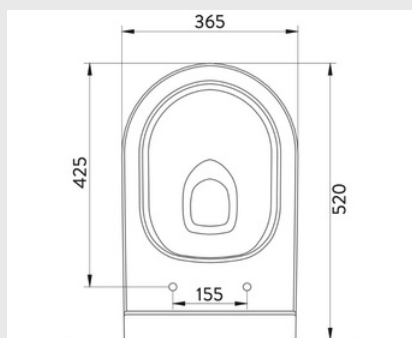

- Rimless design.
- Water saver consumption (2.5 / 4.5 L).
- Concealed or open mount options. - Slim Seat Cover from Antibacterial Duroplast Raw Material

- Rimless design.
- Water saver consumption (2.5 / 4.5 L).
- Concealed mount. - Slim Seat Cover from Antibacterial Duroplast Raw Material

- Rimless or Classic Rim design.
- Water saver consumption (2.5 / 4.5 L).
- Concealed or open mount options. - Slim Seat Cover from Antibacterial Duroplast Raw Material