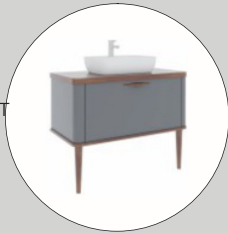

MINK & NATURAL
WALNUT

STONE GREY &
NATURAL WALNUT