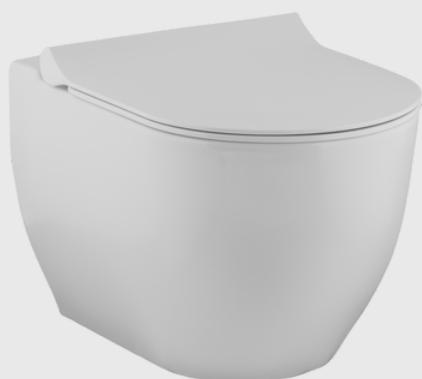

ECONOMICAL HYGIENE

All products in which C.P.I. Hygiene technology is used provide maximum hygiene with minimum amount of water and detergent. Thus, they offer real saving for your family budget .

Wall Hung WC Pans

OCEAN PLUS RIM-OUT WALL HUNG WC PAN

VOLCANO RIM-OUT WALL HUNG WC PAN

NEON RIM-OUT WALL HUNG WC PAN

- Rimless design.
- Water saver consumption (2.5 / 4.5 L).
- Concealed or open mount options. - Slim Seat Cover from Antibacterial Duroplast Raw Material