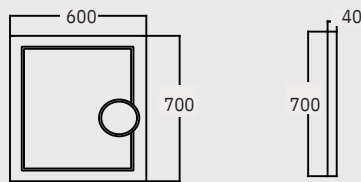

LOFT 60 cm Illuminated Mirror