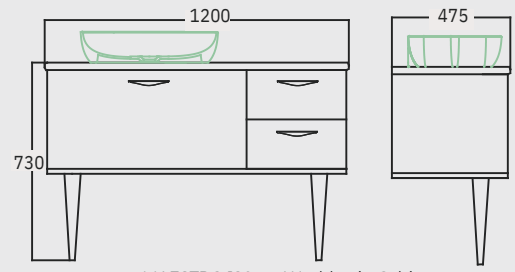

ANTHRACITE &
NATURAL WALNUT

MAESTRO

TECHNICAL DRAWING

MAESTRO 100 cm Washbasin Cabinet

MAESTRO 120 cm Washbasin Cabinet

MAESTRO 40 cm Tall Cabinet

MAESTRO 25 cm Upper Side Cabinet

MAESTRO 100 cm Illuminated Mirror