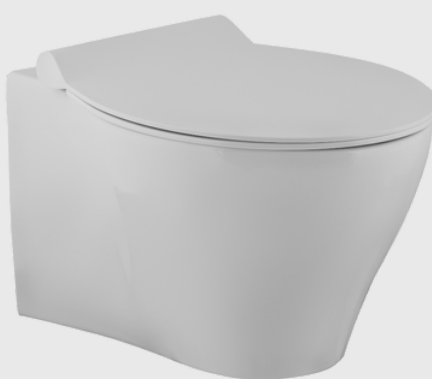

OCEAN PLUS RIM-OUT WALL HUNG WC PAN

VOLCANO RIM-OUT WALL HUNG WC PAN

NEON RIM-OUT WALL HUNG WC PAN

- Rimless design.
- Water saver consumption (2.5 / 4.5 L).
- Concealed or open mount options. - Slim Seat Cover from Antibacterial Duroplast Raw Material

- Rimless design.
- Water saver consumption (2.5 / 4.5 L).
- Concealed mount. - Slim Seat Cover from Antibacterial Duroplast Raw Material

- Rimless or Classic Rim design.
- Water saver consumption (2.5 / 4.5 L).
- Concealed or open mount options. - Slim Seat Cover from Antibacterial Duroplast Raw Material