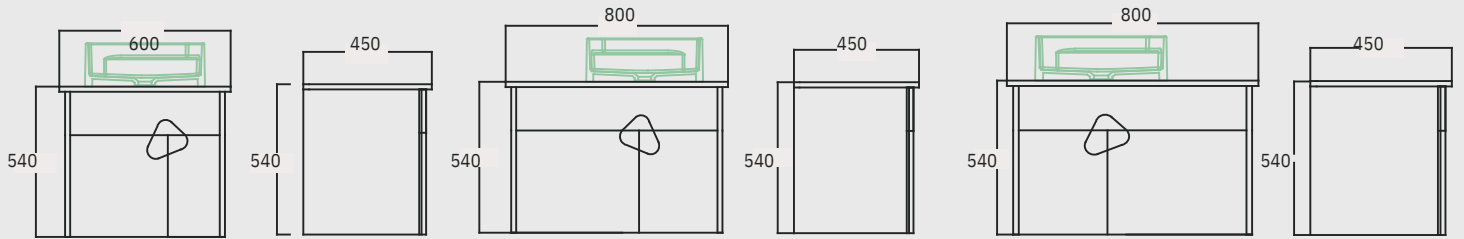

SENSE 80 cm Washbasin Cabinet / Left

SENSE 80 cm Washbasin Cabinet / Right

SENSE

TECHNICAL DRAWING

SENSE 60 cm Washbasin Cabinet