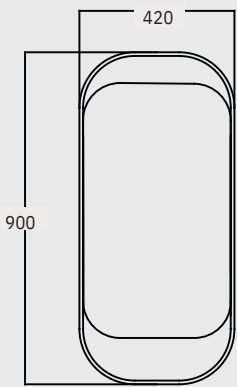

Lei

TECHNICAL DRAWING

Lei 60cm Washbasin Cabinet

Lei 45cm Tall Cabinet

Lei 75cm Tall Mirror

Lei 60cm Porcelain Countertop With Washbasin

Design Collection

- *LIV*
- *TRIO*
- *MAESTRO*
- *SENSE*
- *NOVA*
- *LOFT*

TECHNICAL DRAWING

LIV Washbasin Cabinet

LIV 42 cm Mirror

LIV 35 cm Tall Cabinet

LIV 15cm Integrated Towel Rack

TRIO

Body & Door : Matt Lacquer

COUNTERTOP BASIN