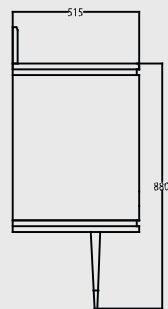

TECHNICAL DRAWING

Blanc 120cm Washbasin Cabinet

Blanc 50cm Tall Cabinet

Blanc 120cm Marble
Countertop With Washbasin

Charlotte Queen

Body & Door : Glossy Lacquer

 UNDERCOUNTER BASIN

 SOFT CLOSE DRAWER