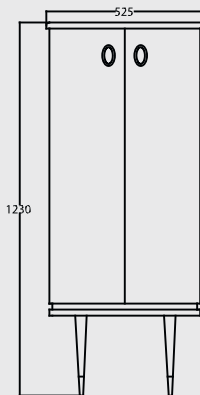

TECHNICAL DRAWING

Blanc 120cm Washbasin Cabinet

Blanc 50cm Tall Cabinet

Blanc 120cm Marble
Countertop With Washbasin

Charlotte Queen

Body & Door : Glossy Lacquer

 UNDERCOUNTER BASIN

 SOFT CLOSE DRAWER