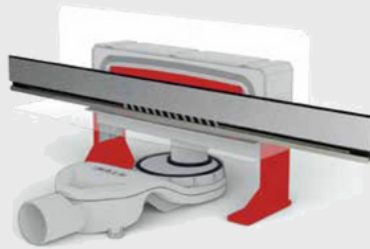

Side outlet H:75 mm
66 l/min

Stainless Steel Shower Drains

Perfect match for new constructions and renovation projects

Stainless Steel Shower Drains

HIGHLINE FRAMED

WALL LINE

Stainless Steel Shower Drains

WALL LINE