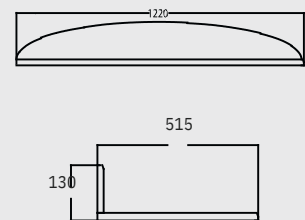

Blanc 120cm Marble
Countertop With Washbasin