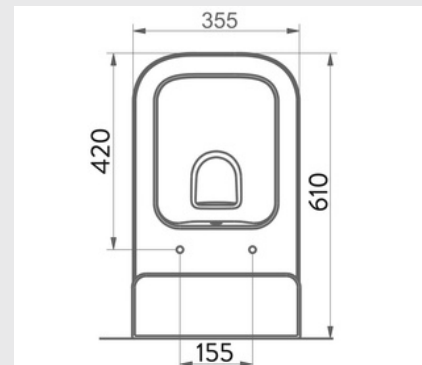

VOLCANO BTW WC PAN

TERRA BTW WC PAN

SILVA BTW WC PAN

BOLD RIM OUT BTW WC PAN

SETS INCLUDE

GEBERIT DUAL FLUSH MECHANISM (2.5 / 4.5 LT)

HYGIENIC

All products where **Seramiksan HYGIENE** surface technology is used prevent bacterial growth by 99.9% and provide maximum hygiene.)