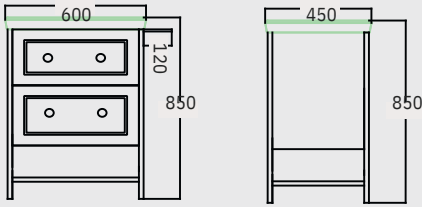

INTEGRATED TOWEL HOLDER

COLOR OPTIONS

ULTRA WHITE
&
ANTHRACITE

SAND
BEIGE
& BEIGE

LOFT

TECHNICAL DRAWING

LOFT 60 cm Washbasin Cabinet

LOFT 80 cm Washbasin Cabinet