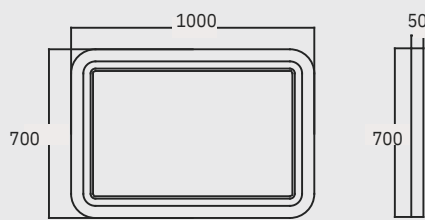

ANTHRACITE &
NATURAL WALNUT

MAESTRO

TECHNICAL DRAWING

MAESTRO 100 cm Washbasin Cabinet

MAESTRO 120 cm Washbasin Cabinet

MAESTRO 40 cm Tall Cabinet

MAESTRO 25 cm Upper Side Cabinet

MAESTRO 100 cm Illuminated Mirror