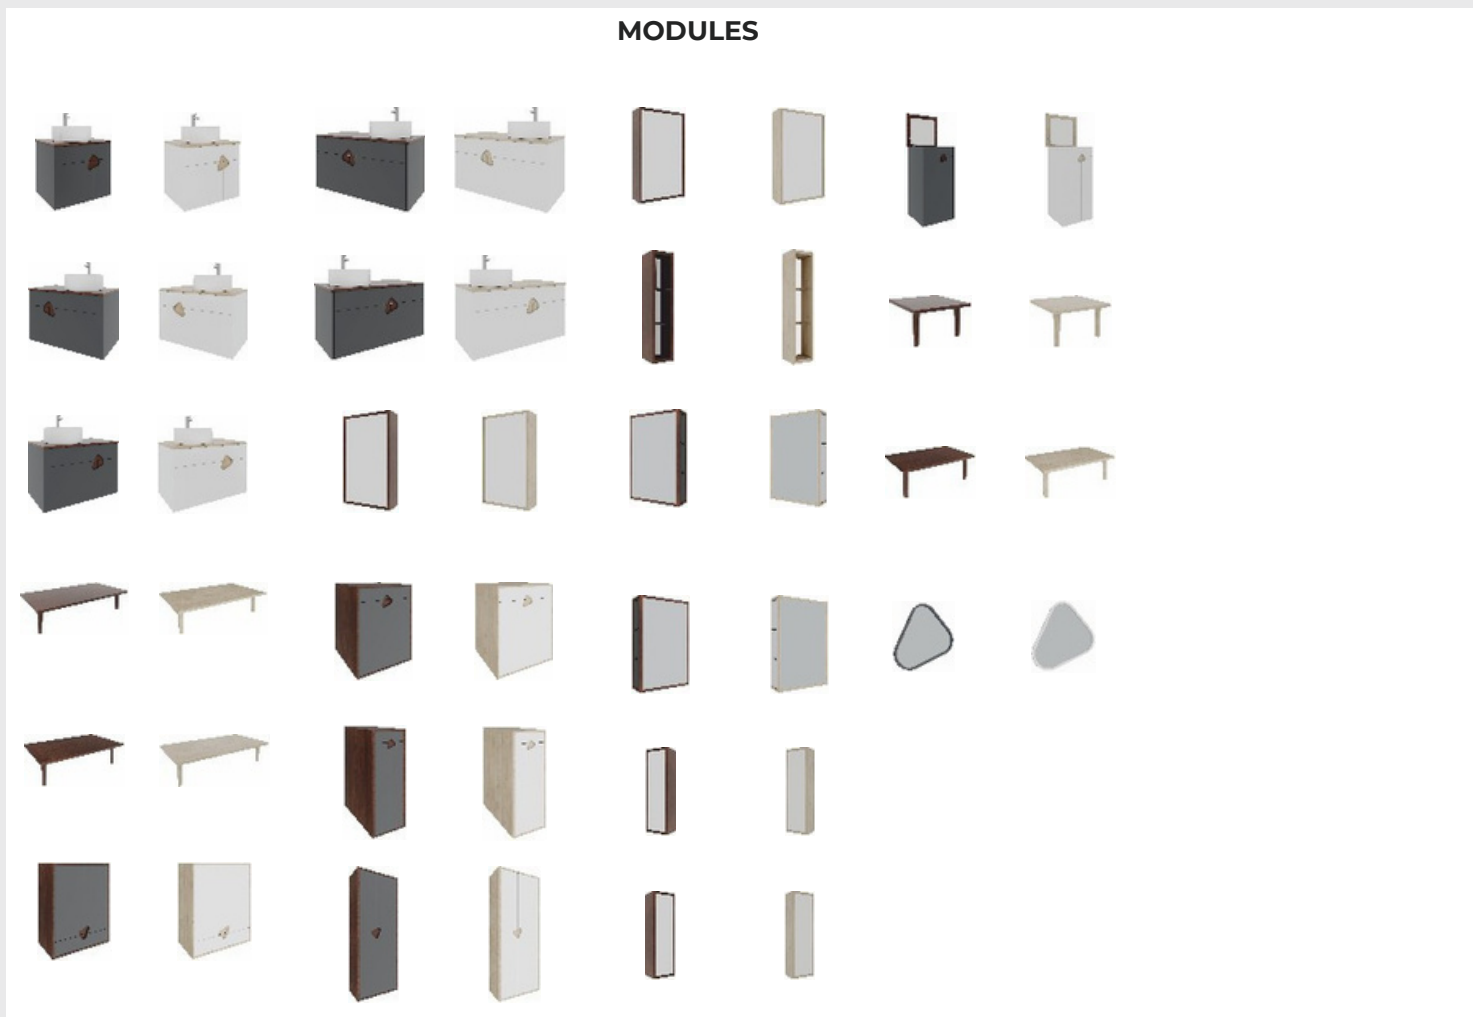

SENSE

TECHNICAL DRAWING

MODULES