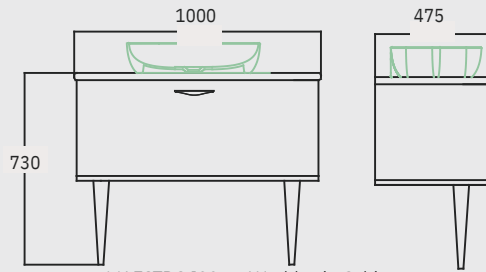

ANTHRACITE &
NATURAL WALNUT

MAESTRO

TECHNICAL DRAWING

MAESTRO 100 cm Washbasin Cabinet

MAESTRO 120 cm Washbasin Cabinet

MAESTRO 40 cm Tall Cabinet

MAESTRO 25 cm Upper Side Cabinet

MAESTRO 100 cm Illuminated Mirror