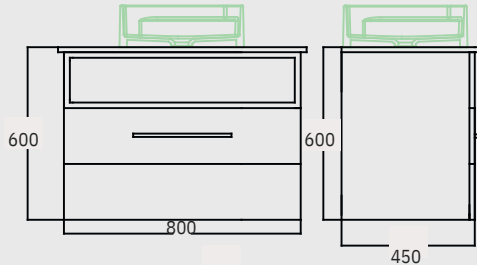

TRIO 80 cm Washbasin Cabinet