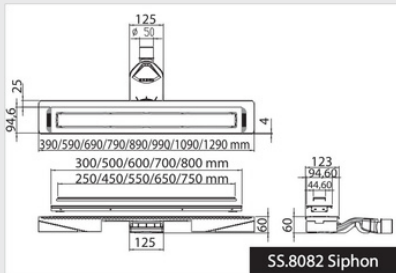

Side outlet H:75 mm
66 l/min

Stainless Steel Shower Drains

Perfect match for new constructions and renovation projects

Stainless Steel Shower Drains

HIGHLINE FRAMED

WALL LINE

Stainless Steel Shower Drains

WALL LINE