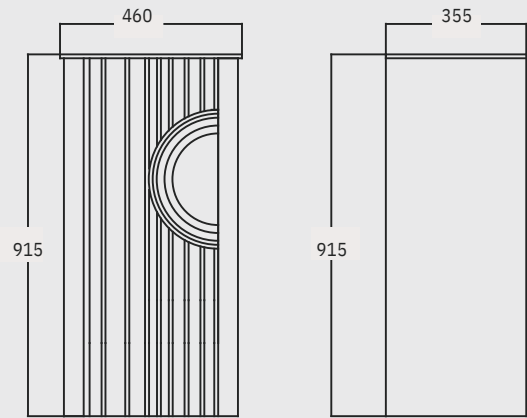

Lei

TECHNICAL DRAWING

Lei 60cm Washbasin Cabinet

Lei 45cm Tall Cabinet

Lei 75cm Tall Mirror

Lei 60cm Porcelain Countertop With Washbasin

Design Collection

- *LIV*
- *TRIO*
- *MAESTRO*
- *SENSE*
- *NOVA*
- *LOFT*