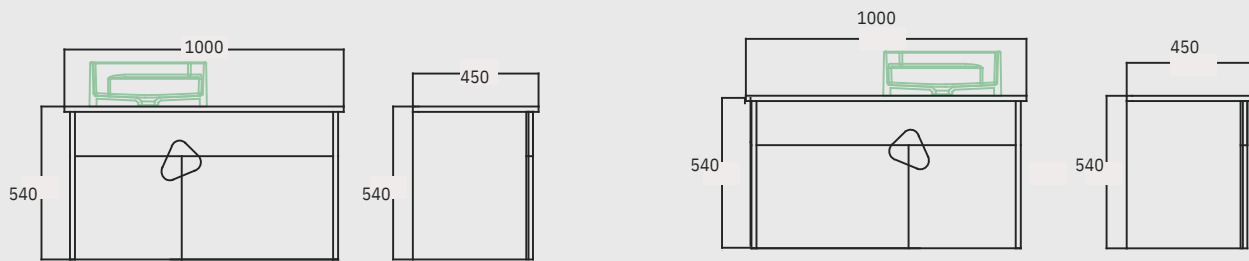

SENSE 100 cm Washbasin Cabinet / Right

SENSE 100 cm Washbasin Cabinet / Left

SENSE 20 cm Mirror Cabinet

SENSE 40 cm Mirror Cabinet

SENSE 45 cm Mirror Cabinet With Drawer

SENSE Upper Open Shelf Module

SENSE MINI Tall Cabinet