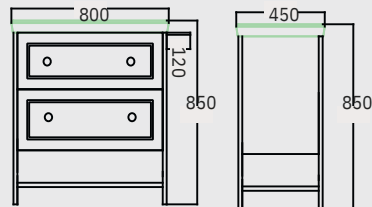

INTEGRATED TOWEL HOLDER

COLOR OPTIONS

ULTRA WHITE
&
ANTHRACITE

SAND
BEIGE
& BEIGE

LOFT

TECHNICAL DRAWING

LOFT 60 cm Washbasin Cabinet

LOFT 80 cm Washbasin Cabinet