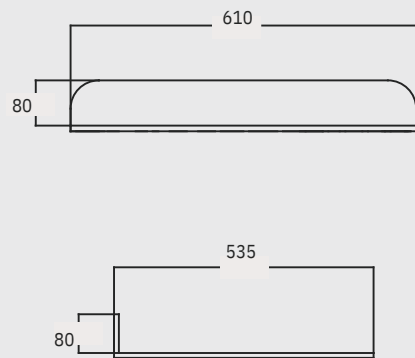

Lei

TECHNICAL DRAWING

Lei 60cm Washbasin Cabinet

Lei 45cm Tall Cabinet

Lei 75cm Tall Mirror

Lei 60cm Porcelain Countertop With Washbasin

Design Collection

- *LIV*
- *TRIO*
- *MAESTRO*
- *SENSE*
- *NOVA*
- *LOFT*