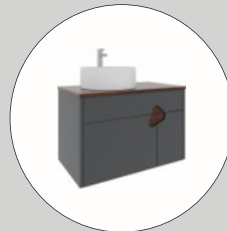

ANTHRACITE
&
NATURAL WALNUT