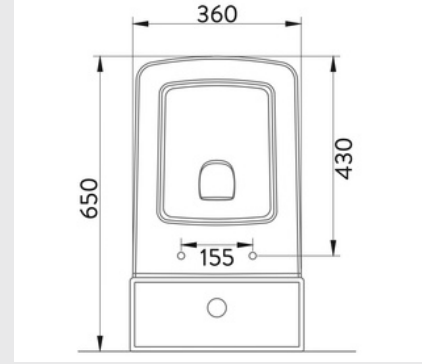

SILVA BTW WC PAN