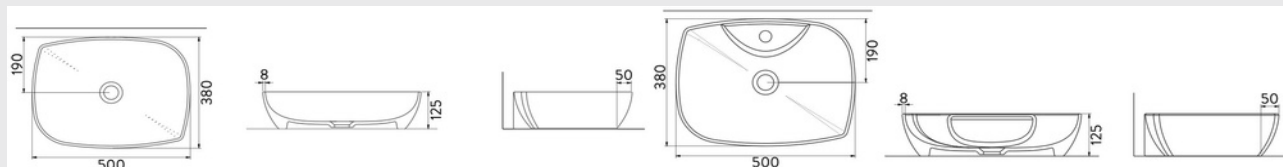

ALTO COUNTERTOP

ALTO COUNTERTOP W/ TAP HOLE

Countertop Washbasins

 - All products HYGIENE SURFACE TECHNOLOGY is used prevents bacterial growth by 99.9% and provide maximum hygiene.

DIES COUNTERTOP

DIES COUNTERTOP W/ TAP HOLE