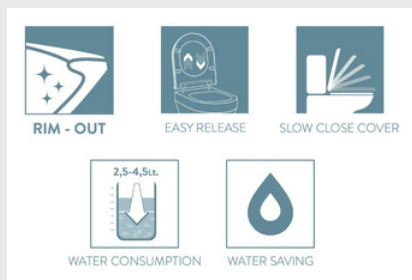

NEON RIM-OUT WALL HUNG WC PAN