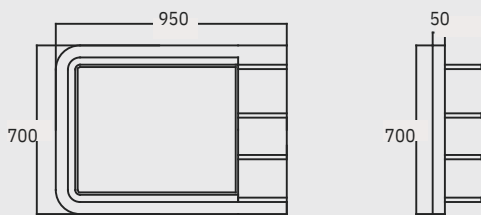

ANTHRACITE &
NATURAL WALNUT

MAESTRO

TECHNICAL DRAWING

MAESTRO 100 cm Washbasin Cabinet

MAESTRO 120 cm Washbasin Cabinet

MAESTRO 40 cm Tall Cabinet

MAESTRO 25 cm Upper Side Cabinet

MAESTRO 100 cm Illuminated Mirror