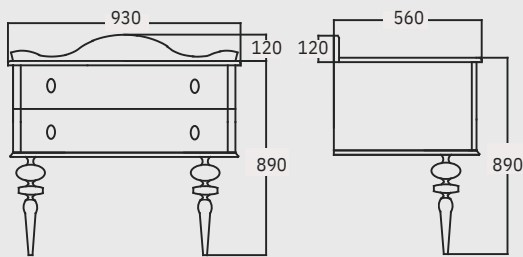

Premium Black
Premium White
Premium Mink Gold

Charlotte Queen 45cm Tall Cabinet / Left

EB1CH045R01P00
EB1CQ045R20M0
EB1CH045L03P0
0

Premium Black
Premium White
Premium Mink Gold

TECHNICAL DRAWING

Charlotte Queen 95cm Washbasin Cabinet