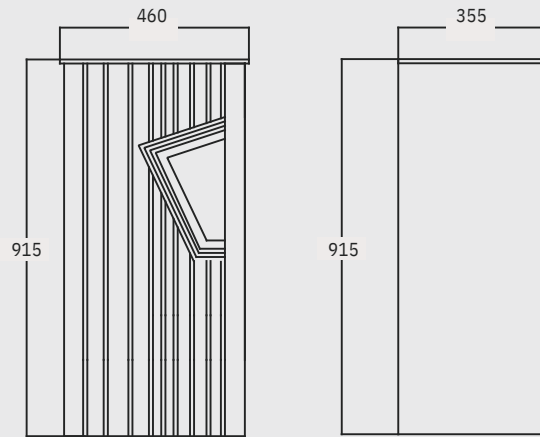

Lui 45cm Tall Cabinet