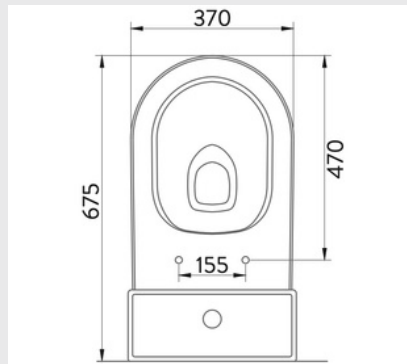

TERRA BTW WC PAN