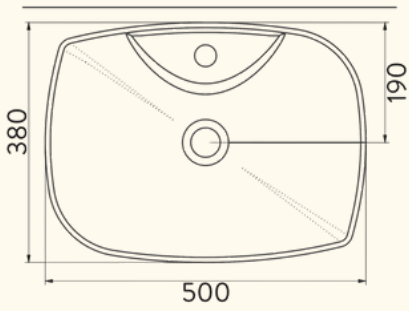

ALTO

50cm With Tap Hole

50cm Without Tap Hole

DIES

50cm With Tap Hole

50cm Without Tap Hole

COUNTERTOP WASHBASINS

LUCIDA

50cm With Tap Hole

50cm Without Tap Hole

SOLE

42cm With Tap Hole

42cm Without Tap Hole

COUNTERTOP WASHBASINS

FORM

42cm With Tap Hole

42cm Without Tap Hole

STELLA

65cm With Tap Hole

42cm With Tap Hole

COUNTERTOP WASHBASINS

LIVELLO

65cm With Tap Hole

42cm With Tap Hole