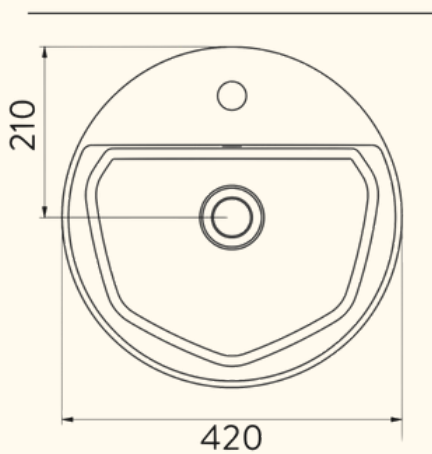

50cm With Tap Hole

50cm Without Tap Hole

SOLE

42cm With Tap Hole

42cm Without Tap Hole

COUNTERTOP WASHBASINS

FORM

42cm With Tap Hole

42cm Without Tap Hole

STELLA

65cm With Tap Hole

42cm With Tap Hole

COUNTERTOP WASHBASINS

LIVELLO

65cm With Tap Hole

42cm With Tap Hole

TRADITIONAL WASHBASINS

VICTORIAN
EDGED SHELF - 80CM

CABINET WASHBASINS

SATURN EDGED SHELF WASHBASIN

60cm

80cm

100cm

SATURN FLAT SHELF WASHBASIN

46cm

55cm

SINGLE PIECE WASHBASIN

28x35cm
With Tap Hole

28x35cm
Without Tap Hole

28x45cm
With Tap Hole

28x45cm
Without Tap Hole

COMPASS POINT INTERIORS LTD.