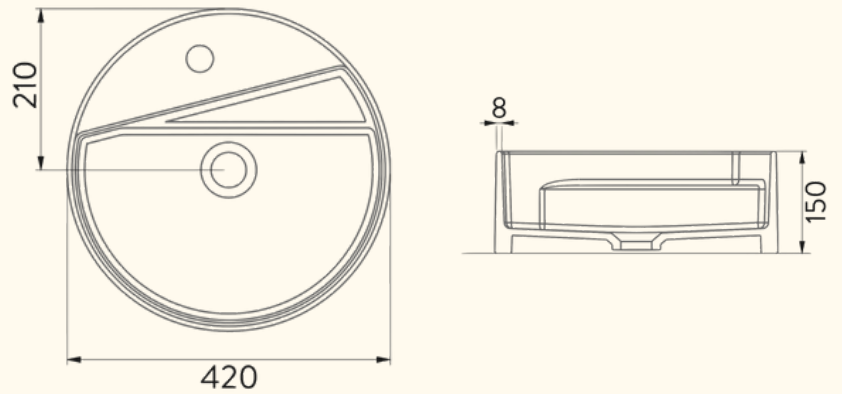

50cm With Tap Hole

50cm Without Tap Hole

SOLE

42cm With Tap Hole

42cm Without Tap Hole

COUNTERTOP WASHBASINS

FORM

42cm With Tap Hole

42cm Without Tap Hole

STELLA

65cm With Tap Hole

42cm With Tap Hole

COUNTERTOP WASHBASINS

LIVELLO

65cm With Tap Hole

42cm With Tap Hole

60cm

80cm

100cm

SEMI RECESSED WASHBASINS

BOLD WASHBASIN

Countertop, Wall Mounted or Semi Recessed usage availability

45cm x 38cm

55cm x 45cm

46cm

55cm

SINGLE PIECE WASHBASIN

28x35cm
With Tap Hole

28x35cm
Without Tap Hole

28x45cm
With Tap Hole

28x45cm
Without Tap Hole

COMPASS POINT INTERIORS LTD.