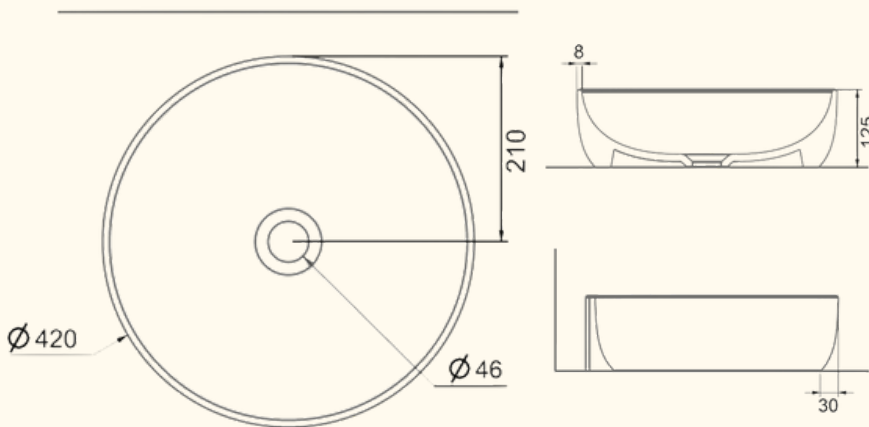

ALTO

50cm With Tap Hole

50cm Without Tap Hole

DIES

50cm With Tap Hole

50cm Without Tap Hole

COUNTERTOP WASHBASINS

LUCIDA

50cm With Tap Hole

50cm Without Tap Hole

SOLE

42cm With Tap Hole

42cm Without Tap Hole

COUNTERTOP WASHBASINS

FORM

42cm With Tap Hole

42cm Without Tap Hole

STELLA

65cm With Tap Hole

42cm With Tap Hole

COUNTERTOP WASHBASINS

LIVELLO

65cm With Tap Hole

42cm With Tap Hole

46cm

55cm

SINGLE PIECE WASHBASIN

28x35cm
With Tap Hole

28x35cm
Without Tap Hole

28x45cm
With Tap Hole

28x45cm
Without Tap Hole

COMPASS POINT INTERIORS LTD.