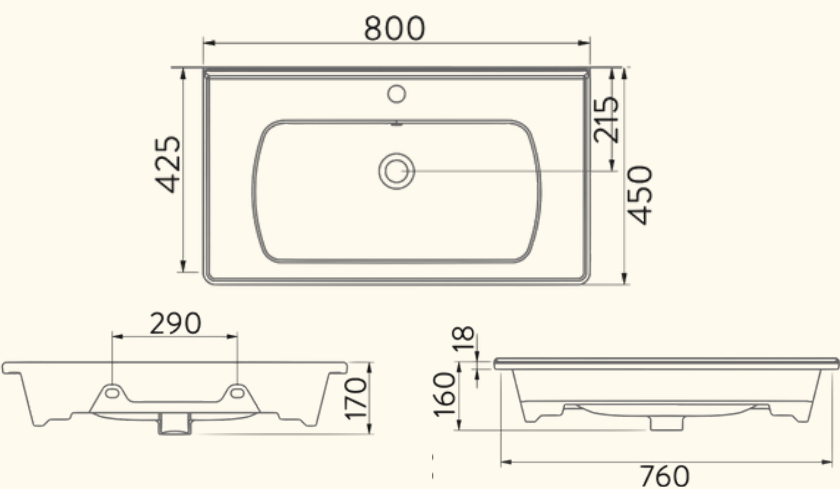

42cm Without Tap Hole

STELLA

65cm With Tap Hole

42cm With Tap Hole

COUNTERTOP WASHBASINS

LIVELLO

65cm With Tap Hole

42cm With Tap Hole

TRADITIONAL WASHBASINS

VICTORIAN
EDGED SHELF - 80CM

CABINET WASHBASINS

SATURN EDGED SHELF WASHBASIN

60cm

80cm

100cm

SATURN FLAT SHELF WASHBASIN

60cm

80cm

100cm

SEMI RECESSED WASHBASINS

BOLD WASHBASIN

Countertop, Wall Mounted or Semi Recessed usage availability

45cm x 38cm

55cm x 45cm

46cm

55cm

SINGLE PIECE WASHBASIN

28x35cm
With Tap Hole

28x35cm
Without Tap Hole

28x45cm
With Tap Hole

28x45cm
Without Tap Hole

COMPASS POINT INTERIORS LTD.