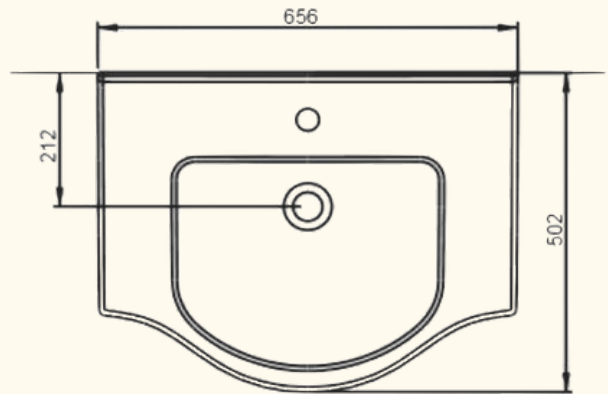

42cm Without Tap Hole

STELLA

65cm With Tap Hole

42cm With Tap Hole

COUNTERTOP WASHBASINS

LIVELLO

65cm With Tap Hole

42cm With Tap Hole

60cm

80cm

100cm

SEMI RECESSED WASHBASINS

BOLD WASHBASIN

Countertop, Wall Mounted or Semi Recessed usage availability

45cm x 38cm

55cm x 45cm

SINGLE PIECE WASHBASIN

NATURA WASHBASIN

50cm With Semi Pedestal

50cm With Full Pedestal

SINGLE PIECE WASHBASIN

VOLCANO

65cm

UNDERCOUNTER

46cm

55cm

SINGLE PIECE WASHBASIN

28x35cm
With Tap Hole

28x35cm
Without Tap Hole

28x45cm
With Tap Hole

28x45cm
Without Tap Hole

COMPASS POINT INTERIORS LTD.