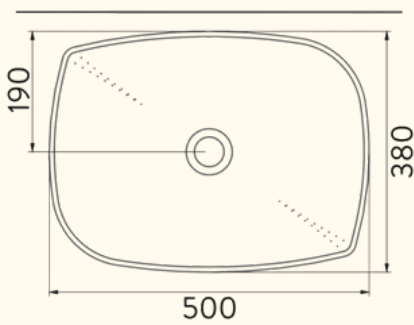

ALTO

50cm With Tap Hole

50cm Without Tap Hole

DIES

50cm With Tap Hole

50cm Without Tap Hole

COUNTERTOP WASHBASINS

LUCIDA

50cm With Tap Hole

50cm Without Tap Hole

SOLE

42cm With Tap Hole

42cm Without Tap Hole

COUNTERTOP WASHBASINS

FORM

42cm With Tap Hole

42cm Without Tap Hole

STELLA

65cm With Tap Hole

42cm With Tap Hole

COUNTERTOP WASHBASINS

LIVELLO

65cm With Tap Hole

42cm With Tap Hole