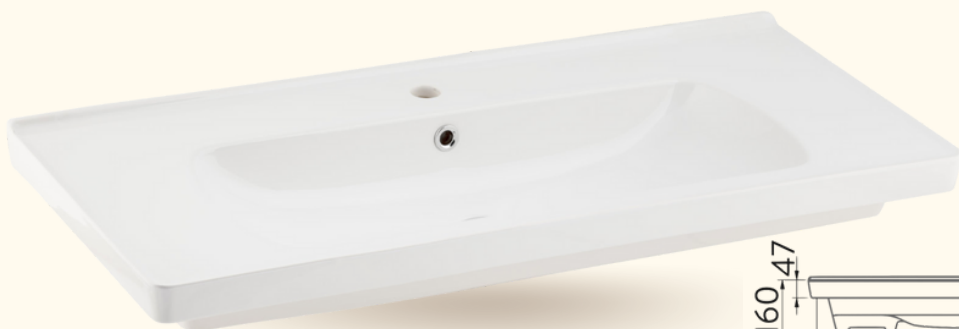

42cm Without Tap Hole

STELLA

65cm With Tap Hole

42cm With Tap Hole

COUNTERTOP WASHBASINS

LIVELLO

65cm With Tap Hole

42cm With Tap Hole

TRADITIONAL WASHBASINS

VICTORIAN
EDGED SHELF - 80CM

CABINET WASHBASINS

SATURN EDGED SHELF WASHBASIN

60cm

80cm

100cm

SATURN FLAT SHELF WASHBASIN

60cm

80cm

100cm

SEMI RECESSED WASHBASINS

BOLD WASHBASIN

Countertop, Wall Mounted or Semi Recessed usage availability

45cm x 38cm

55cm x 45cm