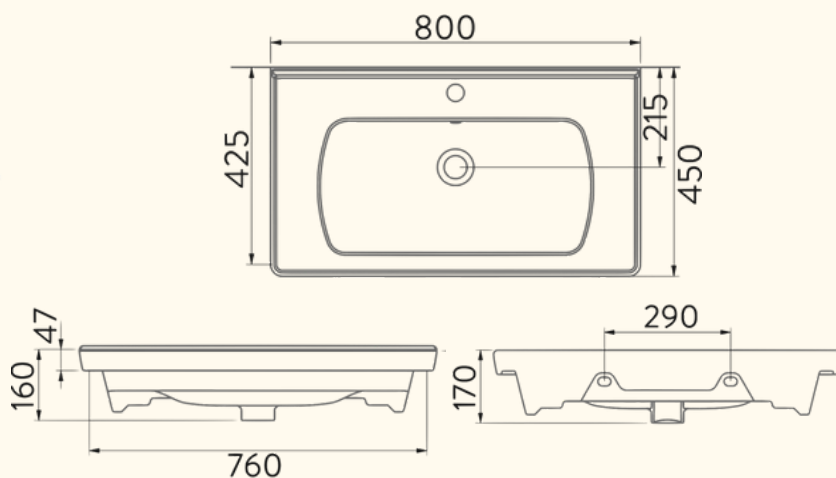

42cm Without Tap Hole

STELLA

65cm With Tap Hole

42cm With Tap Hole

COUNTERTOP WASHBASINS

LIVELLO

65cm With Tap Hole

42cm With Tap Hole

TRADITIONAL WASHBASINS

VICTORIAN
EDGED SHELF - 80CM

CABINET WASHBASINS

SATURN EDGED SHELF WASHBASIN

60cm

80cm

100cm

SATURN FLAT SHELF WASHBASIN

60cm

80cm

100cm

SEMI RECESSED WASHBASINS

BOLD WASHBASIN

Countertop, Wall Mounted or Semi Recessed usage availability

45cm x 38cm

55cm x 45cm

46cm

55cm

SINGLE PIECE WASHBASIN

28x35cm
With Tap Hole

28x35cm
Without Tap Hole

28x45cm
With Tap Hole

28x45cm
Without Tap Hole

COMPASS POINT INTERIORS LTD.