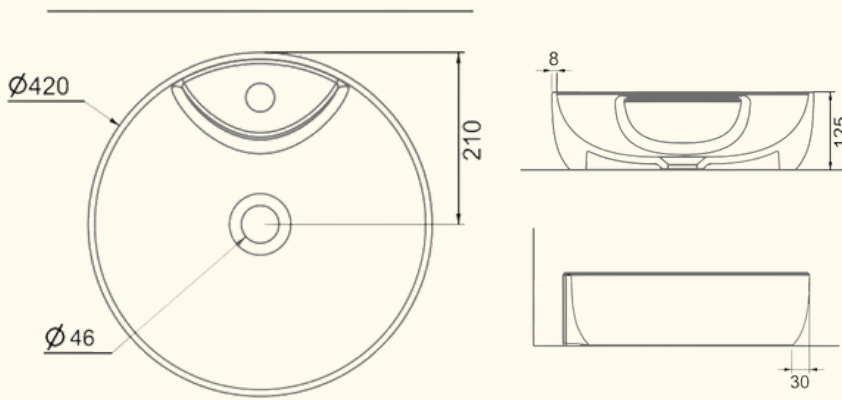

50cm With Tap Hole

50cm Without Tap Hole

SOLE

42cm With Tap Hole

42cm Without Tap Hole

COUNTERTOP WASHBASINS

FORM

42cm With Tap Hole

42cm Without Tap Hole

STELLA

65cm With Tap Hole

42cm With Tap Hole

COUNTERTOP WASHBASINS

LIVELLO

65cm With Tap Hole

42cm With Tap Hole

60cm

80cm

100cm

SEMI RECESSED WASHBASINS

BOLD WASHBASIN

Countertop, Wall Mounted or Semi Recessed usage availability

45cm x 38cm

55cm x 45cm

46cm

55cm

SINGLE PIECE WASHBASIN

28x35cm
With Tap Hole

28x35cm
Without Tap Hole

28x45cm
With Tap Hole

28x45cm
Without Tap Hole

COMPASS POINT INTERIORS LTD.