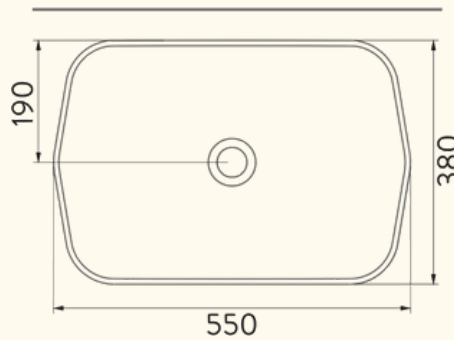

ALTO

50cm With Tap Hole

50cm Without Tap Hole

DIES

50cm With Tap Hole

50cm Without Tap Hole

COUNTERTOP WASHBASINS

LUCIDA

50cm With Tap Hole

50cm Without Tap Hole

SOLE

42cm With Tap Hole

42cm Without Tap Hole

COUNTERTOP WASHBASINS

FORM

42cm With Tap Hole

42cm Without Tap Hole

STELLA

65cm With Tap Hole

42cm With Tap Hole

COUNTERTOP WASHBASINS

LIVELLO

65cm With Tap Hole

42cm With Tap Hole

46cm

55cm

SINGLE PIECE WASHBASIN

28x35cm
With Tap Hole

28x35cm
Without Tap Hole

28x45cm
With Tap Hole

28x45cm
Without Tap Hole

COMPASS POINT INTERIORS LTD.