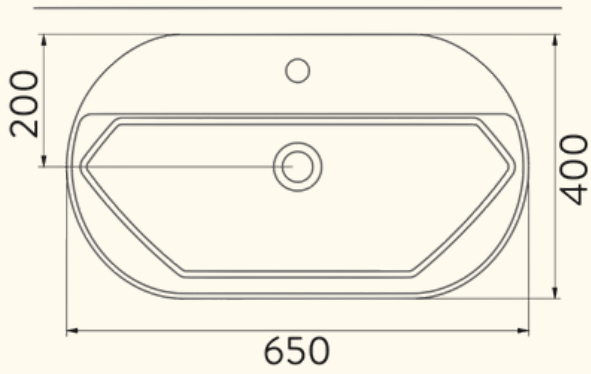

ALTO

50cm With Tap Hole

50cm Without Tap Hole

DIES

50cm With Tap Hole

50cm Without Tap Hole

COUNTERTOP WASHBASINS

LUCIDA

50cm With Tap Hole

50cm Without Tap Hole

SOLE

42cm With Tap Hole

42cm Without Tap Hole

COUNTERTOP WASHBASINS

FORM

42cm With Tap Hole

42cm Without Tap Hole

STELLA

65cm With Tap Hole

42cm With Tap Hole

COUNTERTOP WASHBASINS

LIVELLO

65cm With Tap Hole

42cm With Tap Hole

46cm

55cm

SINGLE PIECE WASHBASIN

28x35cm
With Tap Hole

28x35cm
Without Tap Hole

28x45cm
With Tap Hole

28x45cm
Without Tap Hole

COMPASS POINT INTERIORS LTD.