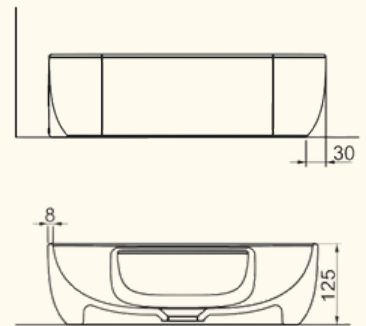

50cm With Tap Hole

50cm Without Tap Hole

SOLE

42cm With Tap Hole

42cm Without Tap Hole

COUNTERTOP WASHBASINS

FORM

42cm With Tap Hole

42cm Without Tap Hole

STELLA

65cm With Tap Hole

42cm With Tap Hole

COUNTERTOP WASHBASINS

LIVELLO

65cm With Tap Hole

42cm With Tap Hole

60cm

80cm

100cm

SEMI RECESSED WASHBASINS

BOLD WASHBASIN

Countertop, Wall Mounted or Semi Recessed usage availability

45cm x 38cm

55cm x 45cm

46cm

55cm

SINGLE PIECE WASHBASIN

28x35cm
With Tap Hole

28x35cm
Without Tap Hole

28x45cm
With Tap Hole

28x45cm
Without Tap Hole

COMPASS POINT INTERIORS LTD.