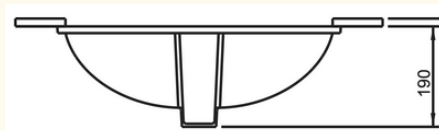

60cm

80cm

100cm

SEMI RECESSED WASHBASINS

BOLD WASHBASIN

Countertop, Wall Mounted or Semi Recessed usage availability

45cm x 38cm

55cm x 45cm

SINGLE PIECE WASHBASIN

NATURA WASHBASIN

50cm With Semi Pedestal

50cm With Full Pedestal

SINGLE PIECE WASHBASIN

VOLCANO

65cm

UNDERCOUNTER

46cm

55cm

SINGLE PIECE WASHBASIN

28x35cm
With Tap Hole

28x35cm
Without Tap Hole

28x45cm
With Tap Hole

28x45cm
Without Tap Hole

COMPASS POINT INTERIORS LTD.