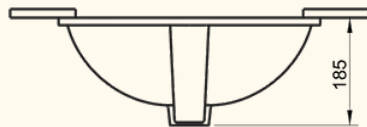

60cm

80cm

100cm

SEMI RECESSED WASHBASINS

BOLD WASHBASIN

Countertop, Wall Mounted or Semi Recessed usage availability

45cm x 38cm

55cm x 45cm

SINGLE PIECE WASHBASIN

NATURA WASHBASIN

50cm With Semi Pedestal

50cm With Full Pedestal

SINGLE PIECE WASHBASIN

VOLCANO

65cm

UNDERCOUNTER

46cm

55cm

SINGLE PIECE WASHBASIN

28x35cm
With Tap Hole

28x35cm
Without Tap Hole

28x45cm
With Tap Hole

28x45cm
Without Tap Hole

COMPASS POINT INTERIORS LTD.