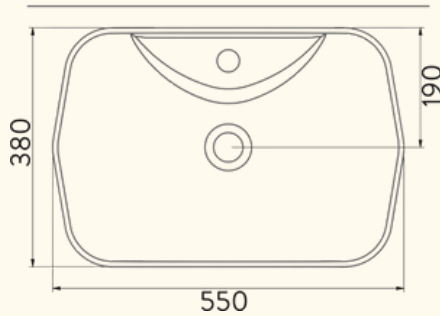

ALTO

50cm With Tap Hole

50cm Without Tap Hole

DIES

50cm With Tap Hole

50cm Without Tap Hole

COUNTERTOP WASHBASINS

LUCIDA

50cm With Tap Hole

50cm Without Tap Hole

SOLE

42cm With Tap Hole

42cm Without Tap Hole

COUNTERTOP WASHBASINS

FORM

42cm With Tap Hole

42cm Without Tap Hole

STELLA

65cm With Tap Hole

42cm With Tap Hole

COUNTERTOP WASHBASINS

LIVELLO

65cm With Tap Hole

42cm With Tap Hole

46cm

55cm

SINGLE PIECE WASHBASIN

28x35cm
With Tap Hole

28x35cm
Without Tap Hole

28x45cm
With Tap Hole

28x45cm
Without Tap Hole

COMPASS POINT INTERIORS LTD.