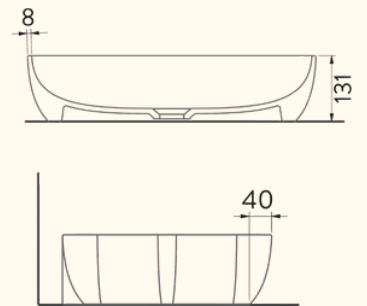

ALTO

50cm With Tap Hole

50cm Without Tap Hole

DIES

50cm With Tap Hole

50cm Without Tap Hole

COUNTERTOP WASHBASINS

LUCIDA

50cm With Tap Hole

50cm Without Tap Hole

SOLE

42cm With Tap Hole

42cm Without Tap Hole

COUNTERTOP WASHBASINS

FORM

42cm With Tap Hole

42cm Without Tap Hole

STELLA

65cm With Tap Hole

42cm With Tap Hole

COUNTERTOP WASHBASINS

LIVELLO

65cm With Tap Hole

42cm With Tap Hole

46cm

55cm

SINGLE PIECE WASHBASIN

28x35cm
With Tap Hole

28x35cm
Without Tap Hole

28x45cm
With Tap Hole

28x45cm
Without Tap Hole

COMPASS POINT INTERIORS LTD.