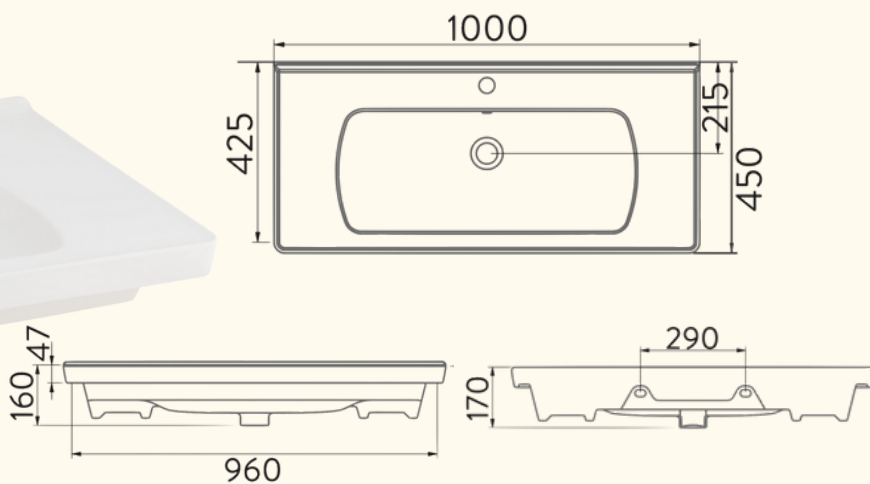

42cm Without Tap Hole

STELLA

65cm With Tap Hole

42cm With Tap Hole

COUNTERTOP WASHBASINS

LIVELLO

65cm With Tap Hole

42cm With Tap Hole

TRADITIONAL WASHBASINS

VICTORIAN
EDGED SHELF - 80CM

CABINET WASHBASINS

SATURN EDGED SHELF WASHBASIN

60cm

80cm

100cm

SATURN FLAT SHELF WASHBASIN

60cm

80cm

100cm

SEMI RECESSED WASHBASINS

BOLD WASHBASIN

Countertop, Wall Mounted or Semi Recessed usage availability

45cm x 38cm

55cm x 45cm

46cm

55cm

SINGLE PIECE WASHBASIN

28x35cm
With Tap Hole

28x35cm
Without Tap Hole

28x45cm
With Tap Hole

28x45cm
Without Tap Hole

COMPASS POINT INTERIORS LTD.