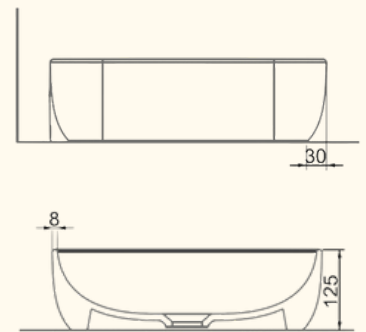

50cm With Tap Hole

50cm Without Tap Hole

SOLE

42cm With Tap Hole

42cm Without Tap Hole

COUNTERTOP WASHBASINS

FORM

42cm With Tap Hole

42cm Without Tap Hole

STELLA

65cm With Tap Hole

42cm With Tap Hole

COUNTERTOP WASHBASINS

LIVELLO

65cm With Tap Hole

42cm With Tap Hole

60cm

80cm

100cm

SEMI RECESSED WASHBASINS

BOLD WASHBASIN

Countertop, Wall Mounted or Semi Recessed usage availability

45cm x 38cm

55cm x 45cm

46cm

55cm

SINGLE PIECE WASHBASIN

28x35cm
With Tap Hole

28x35cm
Without Tap Hole

28x45cm
With Tap Hole

28x45cm
Without Tap Hole

COMPASS POINT INTERIORS LTD.