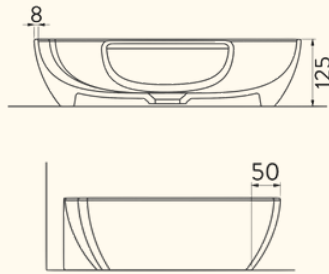

ALTO

50cm With Tap Hole

50cm Without Tap Hole

DIES

50cm With Tap Hole

50cm Without Tap Hole

COUNTERTOP WASHBASINS

LUCIDA

50cm With Tap Hole

50cm Without Tap Hole

SOLE

42cm With Tap Hole

42cm Without Tap Hole

COUNTERTOP WASHBASINS

FORM

42cm With Tap Hole

42cm Without Tap Hole

STELLA

65cm With Tap Hole

42cm With Tap Hole

COUNTERTOP WASHBASINS

LIVELLO

65cm With Tap Hole

42cm With Tap Hole

46cm

55cm

SINGLE PIECE WASHBASIN

28x35cm
With Tap Hole

28x35cm
Without Tap Hole

28x45cm
With Tap Hole

28x45cm
Without Tap Hole

COMPASS POINT INTERIORS LTD.