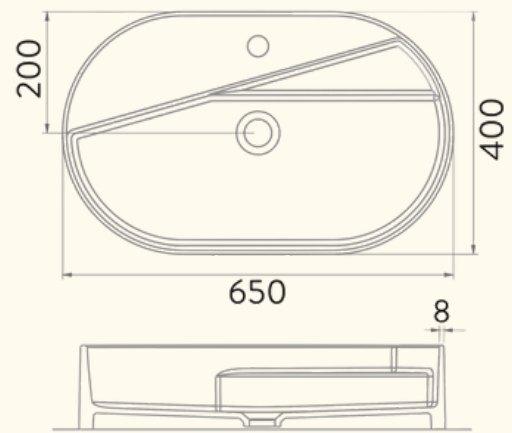

50cm With Tap Hole

50cm Without Tap Hole

SOLE

42cm With Tap Hole

42cm Without Tap Hole

COUNTERTOP WASHBASINS

FORM

42cm With Tap Hole

42cm Without Tap Hole

STELLA

65cm With Tap Hole

42cm With Tap Hole

COUNTERTOP WASHBASINS

LIVELLO

65cm With Tap Hole

42cm With Tap Hole

TRADITIONAL WASHBASINS

VICTORIAN
EDGED SHELF - 80CM

CABINET WASHBASINS

SATURN EDGED SHELF WASHBASIN

60cm

80cm

100cm

SATURN FLAT SHELF WASHBASIN

46cm

55cm

SINGLE PIECE WASHBASIN

28x35cm
With Tap Hole

28x35cm
Without Tap Hole

28x45cm
With Tap Hole

28x45cm
Without Tap Hole

COMPASS POINT INTERIORS LTD.