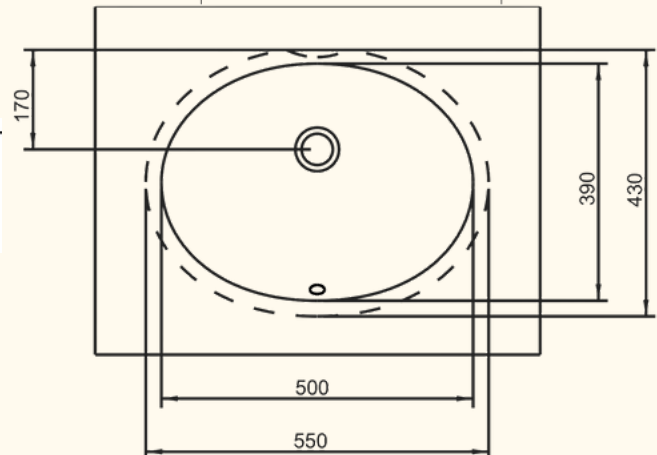

42cm Without Tap Hole

STELLA

65cm With Tap Hole

42cm With Tap Hole

COUNTERTOP WASHBASINS

LIVELLO

65cm With Tap Hole

42cm With Tap Hole

60cm

80cm

100cm

SEMI RECESSED WASHBASINS

BOLD WASHBASIN

Countertop, Wall Mounted or Semi Recessed usage availability

45cm x 38cm

55cm x 45cm

SINGLE PIECE WASHBASIN

NATURA WASHBASIN

50cm With Semi Pedestal

50cm With Full Pedestal

SINGLE PIECE WASHBASIN

VOLCANO

65cm

UNDERCOUNTER

46cm

55cm

SINGLE PIECE WASHBASIN

28x35cm
With Tap Hole

28x35cm
Without Tap Hole

28x45cm
With Tap Hole

28x45cm
Without Tap Hole

COMPASS POINT INTERIORS LTD.