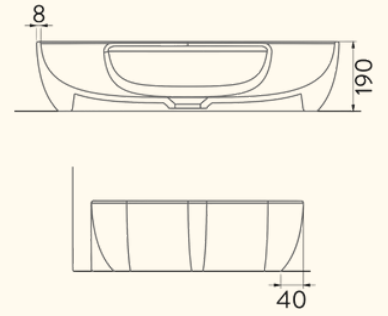

ALTO

50cm With Tap Hole

50cm Without Tap Hole

DIES

50cm With Tap Hole

50cm Without Tap Hole

COUNTERTOP WASHBASINS

LUCIDA

50cm With Tap Hole

50cm Without Tap Hole

SOLE

42cm With Tap Hole

42cm Without Tap Hole

COUNTERTOP WASHBASINS

FORM

42cm With Tap Hole

42cm Without Tap Hole

STELLA

65cm With Tap Hole

42cm With Tap Hole

COUNTERTOP WASHBASINS

LIVELLO

65cm With Tap Hole

42cm With Tap Hole

46cm

55cm

SINGLE PIECE WASHBASIN

28x35cm
With Tap Hole

28x35cm
Without Tap Hole

28x45cm
With Tap Hole

28x45cm
Without Tap Hole

COMPASS POINT INTERIORS LTD.