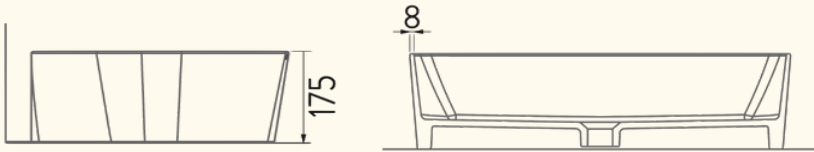

50cm With Tap Hole

50cm Without Tap Hole

SOLE

42cm With Tap Hole

42cm Without Tap Hole

COUNTERTOP WASHBASINS

FORM

42cm With Tap Hole

42cm Without Tap Hole

STELLA

65cm With Tap Hole

42cm With Tap Hole

COUNTERTOP WASHBASINS

LIVELLO

65cm With Tap Hole

42cm With Tap Hole