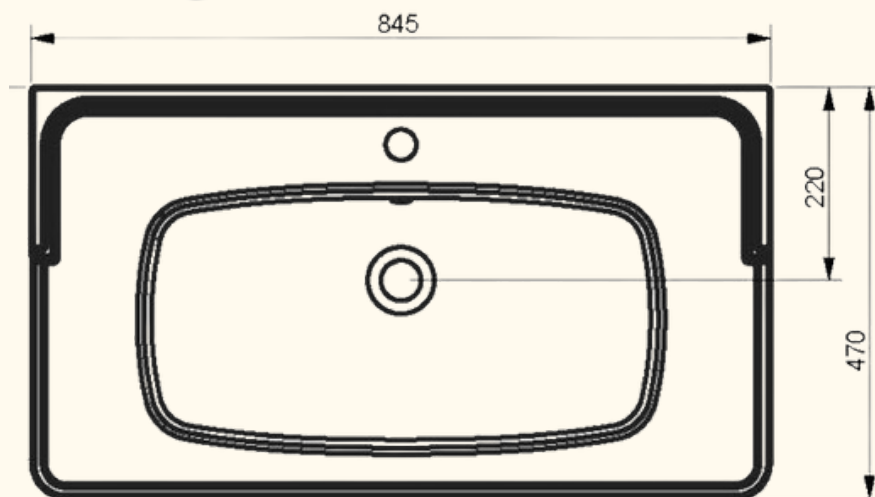

50cm With Tap Hole

50cm Without Tap Hole

SOLE

42cm With Tap Hole

42cm Without Tap Hole

COUNTERTOP WASHBASINS

FORM

42cm With Tap Hole

42cm Without Tap Hole

STELLA

65cm With Tap Hole

42cm With Tap Hole

COUNTERTOP WASHBASINS

LIVELLO

65cm With Tap Hole

42cm With Tap Hole

TRADITIONAL WASHBASINS

VICTORIAN
EDGED SHELF - 80CM

CABINET WASHBASINS

SATURN EDGED SHELF WASHBASIN

60cm

80cm

100cm

SATURN FLAT SHELF WASHBASIN

46cm

55cm

SINGLE PIECE WASHBASIN

28x35cm
With Tap Hole

28x35cm
Without Tap Hole

28x45cm
With Tap Hole

28x45cm
Without Tap Hole

COMPASS POINT INTERIORS LTD.