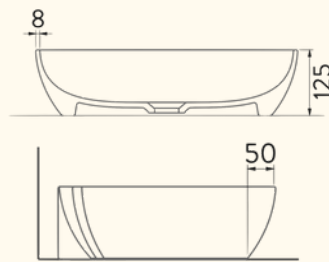

ALTO

50cm With Tap Hole

50cm Without Tap Hole

DIES

50cm With Tap Hole

50cm Without Tap Hole

COUNTERTOP WASHBASINS

LUCIDA

50cm With Tap Hole

50cm Without Tap Hole

SOLE

42cm With Tap Hole

42cm Without Tap Hole

COUNTERTOP WASHBASINS

FORM

42cm With Tap Hole

42cm Without Tap Hole

STELLA

65cm With Tap Hole

42cm With Tap Hole

COUNTERTOP WASHBASINS

LIVELLO

65cm With Tap Hole

42cm With Tap Hole

46cm

55cm

SINGLE PIECE WASHBASIN

28x35cm
With Tap Hole

28x35cm
Without Tap Hole

28x45cm
With Tap Hole

28x45cm
Without Tap Hole

COMPASS POINT INTERIORS LTD.