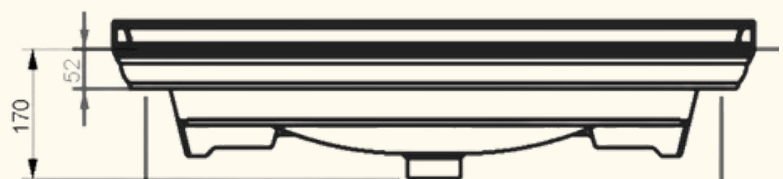

50cm With Tap Hole

50cm Without Tap Hole

SOLE

42cm With Tap Hole

42cm Without Tap Hole

COUNTERTOP WASHBASINS

FORM

42cm With Tap Hole

42cm Without Tap Hole

STELLA

65cm With Tap Hole

42cm With Tap Hole

COUNTERTOP WASHBASINS

LIVELLO

65cm With Tap Hole

42cm With Tap Hole

TRADITIONAL WASHBASINS

VICTORIAN
EDGED SHELF - 80CM

CABINET WASHBASINS

SATURN EDGED SHELF WASHBASIN

60cm

80cm

100cm

SATURN FLAT SHELF WASHBASIN