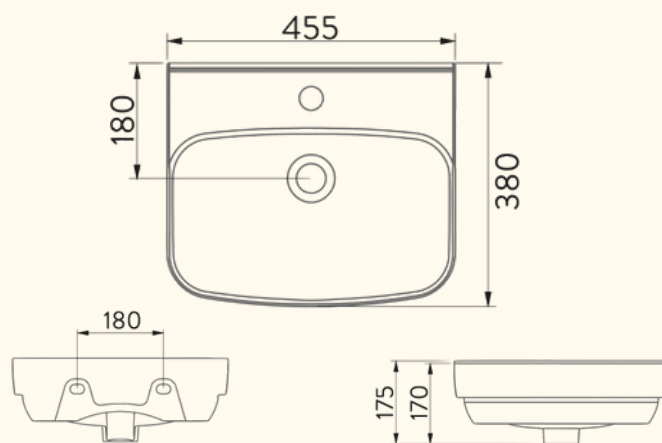

42cm Without Tap Hole

STELLA

65cm With Tap Hole

42cm With Tap Hole

COUNTERTOP WASHBASINS

LIVELLO

65cm With Tap Hole

42cm With Tap Hole

60cm

80cm

100cm

SEMI RECESSED WASHBASINS

BOLD WASHBASIN

Countertop, Wall Mounted or Semi Recessed usage availability

45cm x 38cm

55cm x 45cm

SINGLE PIECE WASHBASIN

NATURA WASHBASIN

50cm With Semi Pedestal

50cm With Full Pedestal

SINGLE PIECE WASHBASIN

VOLCANO

65cm

UNDERCOUNTER

46cm

55cm

SINGLE PIECE WASHBASIN

28x35cm
With Tap Hole

28x35cm
Without Tap Hole

28x45cm
With Tap Hole

28x45cm
Without Tap Hole

COMPASS POINT INTERIORS LTD.