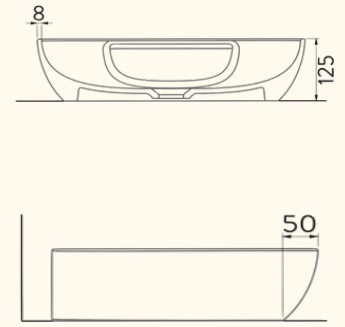

ALTO

50cm With Tap Hole

50cm Without Tap Hole

DIES

50cm With Tap Hole

50cm Without Tap Hole

COUNTERTOP WASHBASINS

LUCIDA

50cm With Tap Hole

50cm Without Tap Hole

SOLE

42cm With Tap Hole

42cm Without Tap Hole

COUNTERTOP WASHBASINS

FORM

42cm With Tap Hole

42cm Without Tap Hole

STELLA

65cm With Tap Hole

42cm With Tap Hole

COUNTERTOP WASHBASINS

LIVELLO

65cm With Tap Hole

42cm With Tap Hole

46cm

55cm

SINGLE PIECE WASHBASIN

28x35cm
With Tap Hole

28x35cm
Without Tap Hole

28x45cm
With Tap Hole

28x45cm
Without Tap Hole

COMPASS POINT INTERIORS LTD.