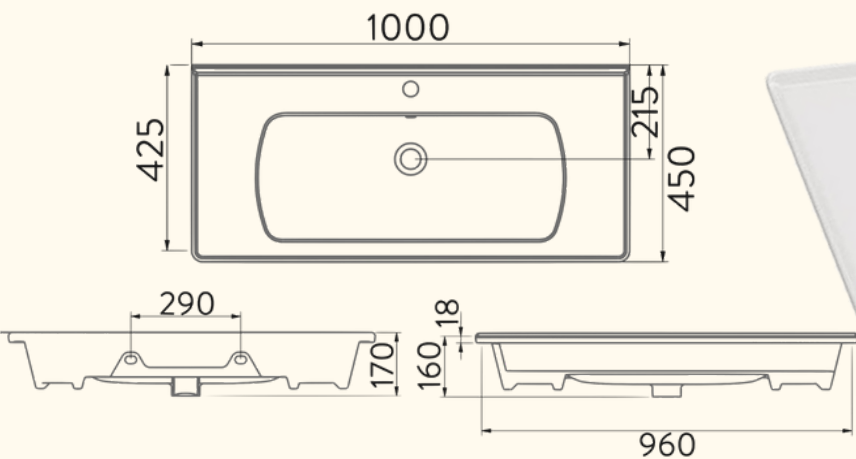

42cm Without Tap Hole

STELLA

65cm With Tap Hole

42cm With Tap Hole

COUNTERTOP WASHBASINS

LIVELLO

65cm With Tap Hole

42cm With Tap Hole

TRADITIONAL WASHBASINS

VICTORIAN
EDGED SHELF - 80CM

CABINET WASHBASINS

SATURN EDGED SHELF WASHBASIN

60cm

80cm

100cm

SATURN FLAT SHELF WASHBASIN

60cm

80cm

100cm

SEMI RECESSED WASHBASINS

BOLD WASHBASIN

Countertop, Wall Mounted or Semi Recessed usage availability

45cm x 38cm

55cm x 45cm

46cm

55cm

SINGLE PIECE WASHBASIN

28x35cm
With Tap Hole

28x35cm
Without Tap Hole

28x45cm
With Tap Hole

28x45cm
Without Tap Hole

COMPASS POINT INTERIORS LTD.