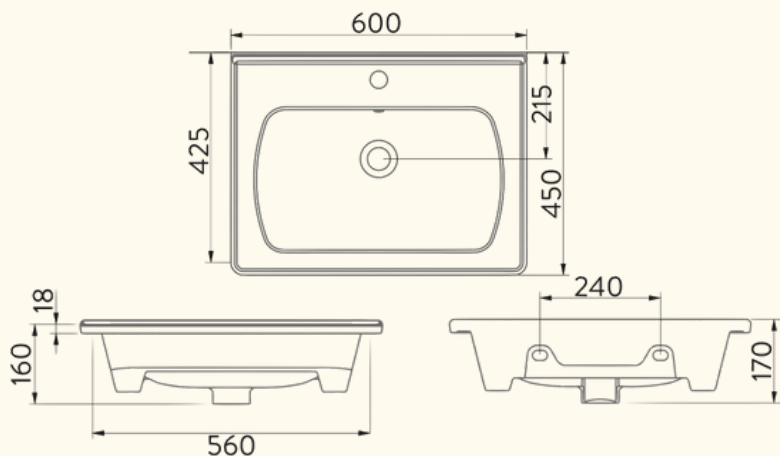

42cm Without Tap Hole

STELLA

65cm With Tap Hole

42cm With Tap Hole

COUNTERTOP WASHBASINS

LIVELLO

65cm With Tap Hole

42cm With Tap Hole

TRADITIONAL WASHBASINS

VICTORIAN
EDGED SHELF - 80CM

CABINET WASHBASINS

SATURN EDGED SHELF WASHBASIN

60cm

80cm

100cm

SATURN FLAT SHELF WASHBASIN

60cm

80cm

100cm

SEMI RECESSED WASHBASINS

BOLD WASHBASIN

Countertop, Wall Mounted or Semi Recessed usage availability

45cm x 38cm

55cm x 45cm

46cm

55cm

SINGLE PIECE WASHBASIN

28x35cm
With Tap Hole

28x35cm
Without Tap Hole

28x45cm
With Tap Hole

28x45cm
Without Tap Hole

COMPASS POINT INTERIORS LTD.