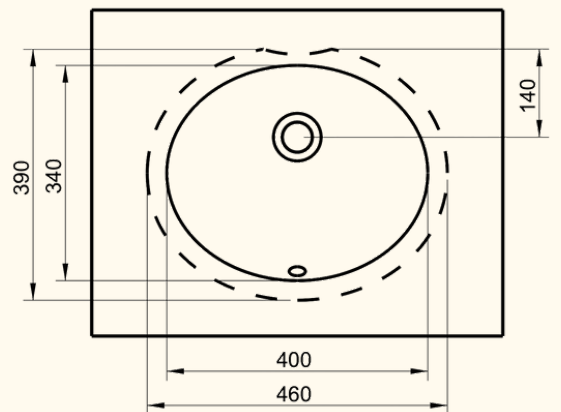

42cm Without Tap Hole

STELLA

65cm With Tap Hole

42cm With Tap Hole

COUNTERTOP WASHBASINS

LIVELLO

65cm With Tap Hole

42cm With Tap Hole

60cm

80cm

100cm

SEMI RECESSED WASHBASINS

BOLD WASHBASIN

Countertop, Wall Mounted or Semi Recessed usage availability

45cm x 38cm

55cm x 45cm

SINGLE PIECE WASHBASIN

NATURA WASHBASIN

50cm With Semi Pedestal

50cm With Full Pedestal

SINGLE PIECE WASHBASIN

VOLCANO

65cm

UNDERCOUNTER

46cm

55cm

SINGLE PIECE WASHBASIN

28x35cm
With Tap Hole

28x35cm
Without Tap Hole

28x45cm
With Tap Hole

28x45cm
Without Tap Hole

COMPASS POINT INTERIORS LTD.