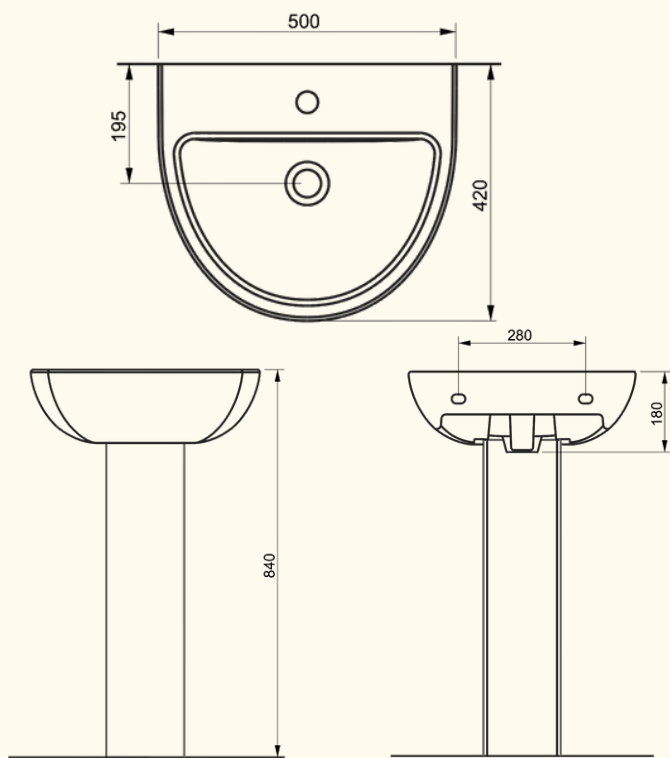

42cm Without Tap Hole

STELLA

65cm With Tap Hole

42cm With Tap Hole

COUNTERTOP WASHBASINS

LIVELLO

65cm With Tap Hole

42cm With Tap Hole

60cm

80cm

100cm

SEMI RECESSED WASHBASINS

BOLD WASHBASIN

Countertop, Wall Mounted or Semi Recessed usage availability

45cm x 38cm

55cm x 45cm

SINGLE PIECE WASHBASIN

NATURA WASHBASIN

50cm With Semi Pedestal

50cm With Full Pedestal

SINGLE PIECE WASHBASIN

VOLCANO

65cm

UNDERCOUNTER

46cm

55cm

SINGLE PIECE WASHBASIN

28x35cm
With Tap Hole

28x35cm
Without Tap Hole

28x45cm
With Tap Hole

28x45cm
Without Tap Hole

COMPASS POINT INTERIORS LTD.