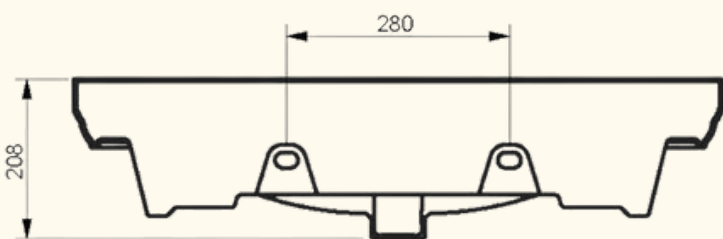

50cm With Tap Hole

50cm Without Tap Hole

SOLE

42cm With Tap Hole

42cm Without Tap Hole

COUNTERTOP WASHBASINS

FORM

42cm With Tap Hole

42cm Without Tap Hole

STELLA

65cm With Tap Hole

42cm With Tap Hole

COUNTERTOP WASHBASINS

LIVELLO

65cm With Tap Hole

42cm With Tap Hole

TRADITIONAL WASHBASINS

VICTORIAN
EDGED SHELF - 80CM

CABINET WASHBASINS

SATURN EDGED SHELF WASHBASIN

60cm

80cm

100cm

SATURN FLAT SHELF WASHBASIN