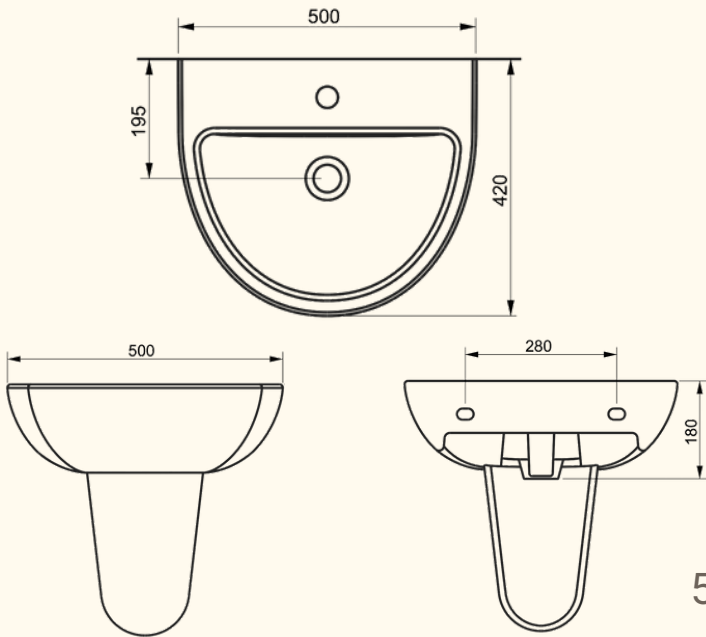

42cm Without Tap Hole

STELLA

65cm With Tap Hole

42cm With Tap Hole

COUNTERTOP WASHBASINS

LIVELLO

65cm With Tap Hole

42cm With Tap Hole

60cm

80cm

100cm

SEMI RECESSED WASHBASINS

BOLD WASHBASIN

Countertop, Wall Mounted or Semi Recessed usage availability

45cm x 38cm

55cm x 45cm

SINGLE PIECE WASHBASIN

NATURA WASHBASIN

50cm With Semi Pedestal

50cm With Full Pedestal

SINGLE PIECE WASHBASIN

VOLCANO

65cm

UNDERCOUNTER

46cm

55cm

SINGLE PIECE WASHBASIN

28x35cm
With Tap Hole

28x35cm
Without Tap Hole

28x45cm
With Tap Hole

28x45cm
Without Tap Hole

COMPASS POINT INTERIORS LTD.