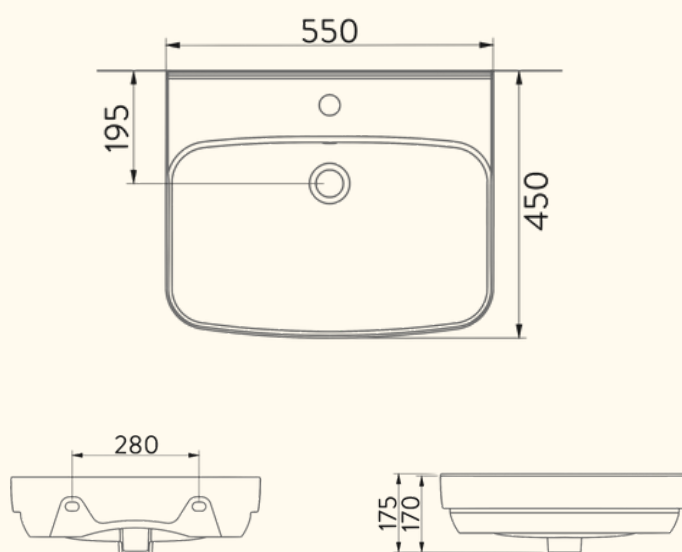

42cm Without Tap Hole

STELLA

65cm With Tap Hole

42cm With Tap Hole

COUNTERTOP WASHBASINS

LIVELLO

65cm With Tap Hole

42cm With Tap Hole

60cm

80cm

100cm

SEMI RECESSED WASHBASINS

BOLD WASHBASIN

Countertop, Wall Mounted or Semi Recessed usage availability

45cm x 38cm

55cm x 45cm

SINGLE PIECE WASHBASIN

NATURA WASHBASIN

50cm With Semi Pedestal

50cm With Full Pedestal

SINGLE PIECE WASHBASIN

VOLCANO

65cm

UNDERCOUNTER

46cm

55cm

SINGLE PIECE WASHBASIN

28x35cm
With Tap Hole

28x35cm
Without Tap Hole

28x45cm
With Tap Hole

28x45cm
Without Tap Hole

COMPASS POINT INTERIORS LTD.