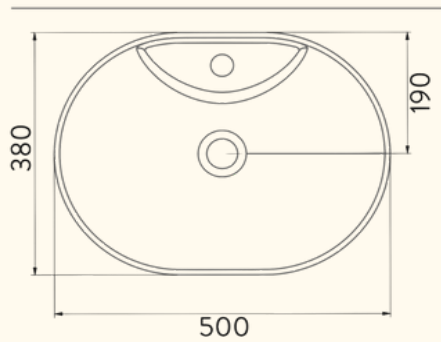

ALTO

50cm With Tap Hole

50cm Without Tap Hole

DIES

50cm With Tap Hole

50cm Without Tap Hole

COUNTERTOP WASHBASINS

LUCIDA

50cm With Tap Hole

50cm Without Tap Hole

SOLE

42cm With Tap Hole

42cm Without Tap Hole

COUNTERTOP WASHBASINS

FORM

42cm With Tap Hole

42cm Without Tap Hole

STELLA

65cm With Tap Hole

42cm With Tap Hole

COUNTERTOP WASHBASINS

LIVELLO

65cm With Tap Hole

42cm With Tap Hole

46cm

55cm

SINGLE PIECE WASHBASIN

28x35cm
With Tap Hole

28x35cm
Without Tap Hole

28x45cm
With Tap Hole

28x45cm
Without Tap Hole

COMPASS POINT INTERIORS LTD.