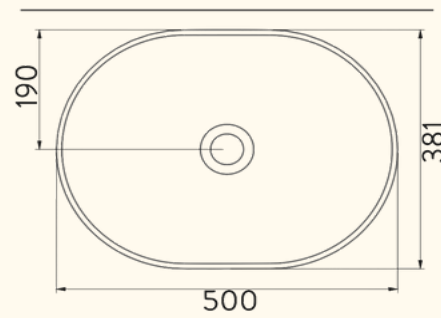

ALTO

50cm With Tap Hole

50cm Without Tap Hole

DIES

50cm With Tap Hole

50cm Without Tap Hole

COUNTERTOP WASHBASINS

LUCIDA

50cm With Tap Hole

50cm Without Tap Hole

SOLE

42cm With Tap Hole

42cm Without Tap Hole

COUNTERTOP WASHBASINS

FORM

42cm With Tap Hole

46cm

55cm

SINGLE PIECE WASHBASIN

28x35cm
With Tap Hole

28x35cm
Without Tap Hole

28x45cm
With Tap Hole

28x45cm
Without Tap Hole

COMPASS POINT INTERIORS LTD.