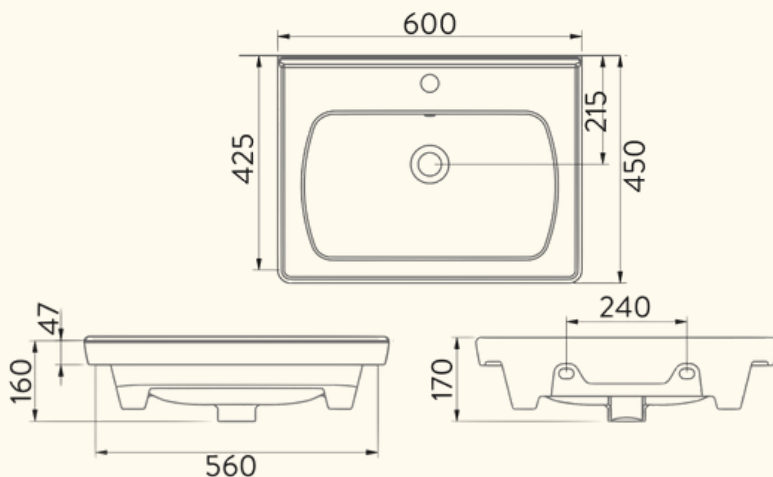

42cm Without Tap Hole

STELLA

65cm With Tap Hole

42cm With Tap Hole

COUNTERTOP WASHBASINS

LIVELLO

65cm With Tap Hole

42cm With Tap Hole

TRADITIONAL WASHBASINS

VICTORIAN
EDGED SHELF - 80CM

CABINET WASHBASINS

SATURN EDGED SHELF WASHBASIN

60cm

80cm

100cm

SATURN FLAT SHELF WASHBASIN

60cm

80cm

100cm

SEMI RECESSED WASHBASINS

BOLD WASHBASIN

Countertop, Wall Mounted or Semi Recessed usage availability

45cm x 38cm

55cm x 45cm

46cm

55cm

SINGLE PIECE WASHBASIN

28x35cm
With Tap Hole

28x35cm
Without Tap Hole

28x45cm
With Tap Hole

28x45cm
Without Tap Hole

COMPASS POINT INTERIORS LTD.