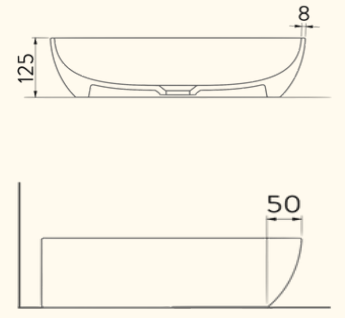

ALTO

50cm With Tap Hole

50cm Without Tap Hole

DIES

50cm With Tap Hole

50cm Without Tap Hole

COUNTERTOP WASHBASINS

LUCIDA

50cm With Tap Hole

50cm Without Tap Hole

SOLE

42cm With Tap Hole

42cm Without Tap Hole

COUNTERTOP WASHBASINS

FORM

42cm With Tap Hole

42cm Without Tap Hole

STELLA

65cm With Tap Hole

42cm With Tap Hole

COUNTERTOP WASHBASINS

LIVELLO

65cm With Tap Hole

42cm With Tap Hole

46cm

55cm

SINGLE PIECE WASHBASIN

28x35cm
With Tap Hole

28x35cm
Without Tap Hole

28x45cm
With Tap Hole

28x45cm
Without Tap Hole

COMPASS POINT INTERIORS LTD.