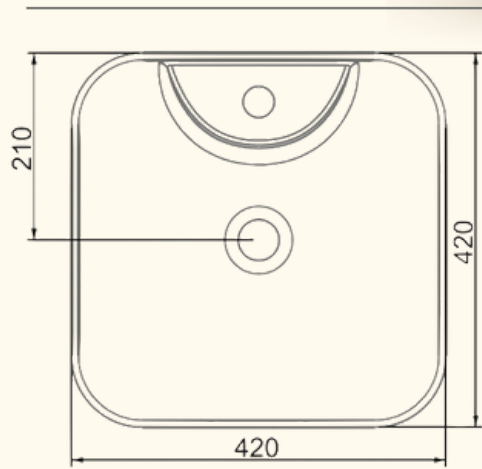

50cm With Tap Hole

50cm Without Tap Hole

SOLE

42cm With Tap Hole

42cm Without Tap Hole

COUNTERTOP WASHBASINS

FORM

42cm With Tap Hole

42cm Without Tap Hole

STELLA

65cm With Tap Hole

42cm With Tap Hole

COUNTERTOP WASHBASINS

LIVELLO

65cm With Tap Hole

42cm With Tap Hole

60cm

80cm

100cm

SEMI RECESSED WASHBASINS

BOLD WASHBASIN

Countertop, Wall Mounted or Semi Recessed usage availability

45cm x 38cm

55cm x 45cm

46cm

55cm

SINGLE PIECE WASHBASIN

28x35cm
With Tap Hole

28x35cm
Without Tap Hole

28x45cm
With Tap Hole

28x45cm
Without Tap Hole

COMPASS POINT INTERIORS LTD.