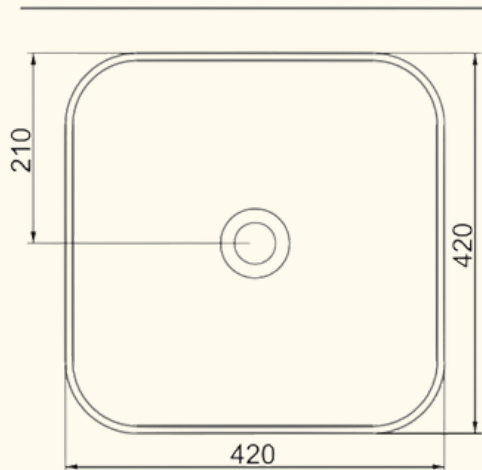

50cm With Tap Hole

50cm Without Tap Hole

SOLE

42cm With Tap Hole

42cm Without Tap Hole

COUNTERTOP WASHBASINS

FORM

42cm With Tap Hole

42cm Without Tap Hole

STELLA

65cm With Tap Hole

42cm With Tap Hole

COUNTERTOP WASHBASINS

LIVELLO

65cm With Tap Hole

42cm With Tap Hole

60cm

80cm

100cm

SEMI RECESSED WASHBASINS

BOLD WASHBASIN

Countertop, Wall Mounted or Semi Recessed usage availability

45cm x 38cm

55cm x 45cm

46cm

55cm

SINGLE PIECE WASHBASIN

28x35cm
With Tap Hole

28x35cm
Without Tap Hole

28x45cm
With Tap Hole

28x45cm
Without Tap Hole

COMPASS POINT INTERIORS LTD.