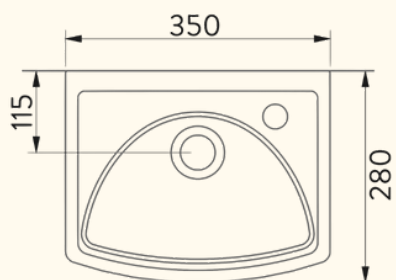

60cm

80cm

100cm

SEMI RECESSED WASHBASINS

BOLD WASHBASIN

Countertop, Wall Mounted or Semi Recessed usage availability

45cm x 38cm

55cm x 45cm

SINGLE PIECE WASHBASIN

NATURA WASHBASIN

50cm With Semi Pedestal

50cm With Full Pedestal

SINGLE PIECE WASHBASIN

VOLCANO

65cm

UNDERCOUNTER

46cm

55cm

SINGLE PIECE WASHBASIN

28x35cm
With Tap Hole

28x35cm
Without Tap Hole

28x45cm
With Tap Hole

28x45cm
Without Tap Hole

COMPASS POINT INTERIORS LTD.