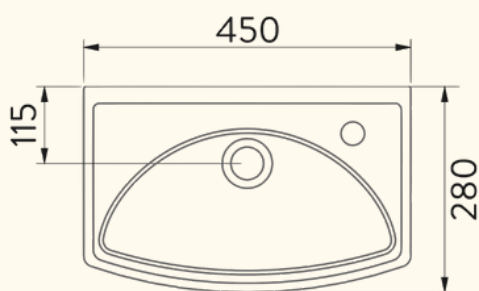

46cm

55cm

SINGLE PIECE WASHBASIN

28x35cm
With Tap Hole

28x35cm
Without Tap Hole

28x45cm
With Tap Hole

28x45cm
Without Tap Hole

COMPASS POINT INTERIORS LTD.