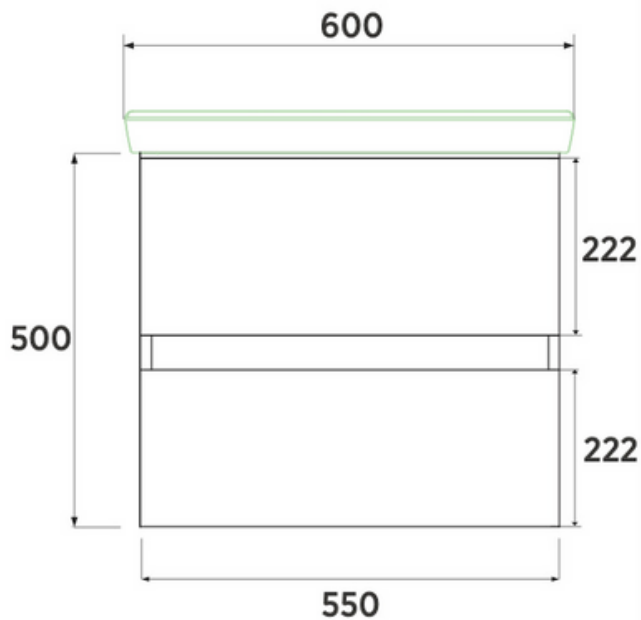

Dimensions

- Vanity Dimensions: H 500 x W 550 x D 425mm
- Washbasin Dimensions: H 160 x W 600 x D 450mm

Approvals

- FSC / EN622 / E1 certified MDF
- EN15338 Certified Drawer Slides
- EN14688 & Antibacterial Certified Ceramic Washbasin
- 80.000 cycles durable Soft-close & High quality drawer slides
- Hygiene certified from Hohenstein Laboratories

TECHNICAL DRAWING

Ceramic Washbasin view from above

Ceramic Washbasin view from front

Vanity Unit view from front

*Washbasin is represented green

Vanity Unit view from side

*Washbasin is represented green