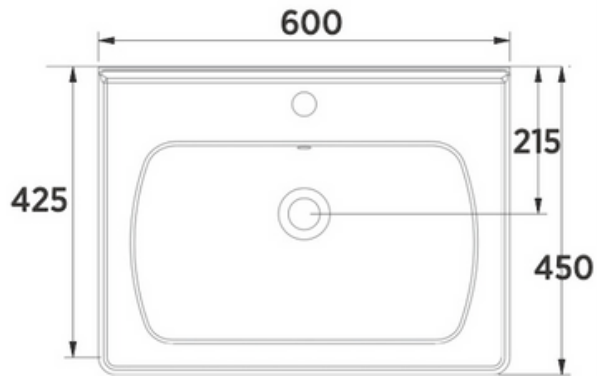

Dimensions

- Vanity Dimensions: H 500 x W 550 x D 425mm
- Washbasin Dimensions: H 160 x W 600 x D 450mm

Approvals

- FSC / EN622 / E1 certified MDF
- EN15338 Certified Drawer Slides
- EN14688 & Antibacterial Certified Ceramic Washbasin
- 80.000 cycles durable Soft-close & High quality drawer slides
- Hygiene certified from Hohenstein Laboratories

TECHNICAL DRAWING

Ceramic Washbasin view from above

Ceramic Washbasin view from front

Vanity Unit view from front

*Washbasin is represented green

Vanity Unit view from side

*Washbasin is represented green