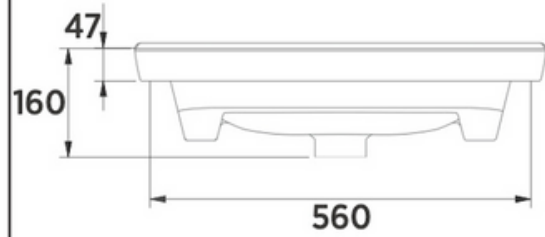

Dimensions

- Vanity Dimensions: H 500 x W 550 x D 425mm
- Washbasin Dimensions: H 160 x W 600 x D 450mm

Approvals

- FSC / EN622 / E1 certified MDF
- EN15338 Certified Drawer Slides
- EN14688 & Antibacterial Certified Ceramic Washbasin
- 80.000 cycles durable Soft-close & High quality drawer slides
- Hygiene certified from Hohenstein Laboratories

TECHNICAL DRAWING

Ceramic Washbasin view from above

Ceramic Washbasin view from front

Vanity Unit view from front

*Washbasin is represented green

Vanity Unit view from side

*Washbasin is represented green