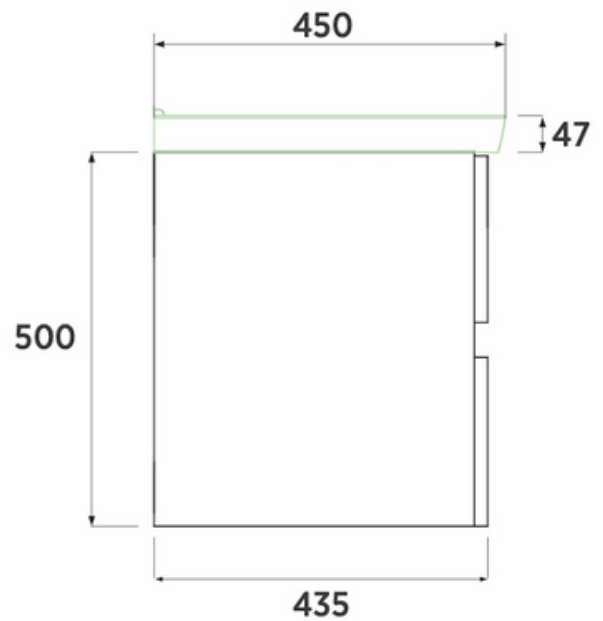

Dimensions

- Vanity Dimensions: H 500 x W 550 x D 425mm
- Washbasin Dimensions: H 160 x W 600 x D 450mm

Approvals

- FSC / EN622 / E1 certified MDF
- EN15338 Certified Drawer Slides
- EN14688 & Antibacterial Certified Ceramic Washbasin
- 80.000 cycles durable Soft-close & High quality drawer slides
- Hygiene certified from Hohenstein Laboratories

TECHNICAL DRAWING

Ceramic Washbasin view from above

Ceramic Washbasin view from front

Vanity Unit view from front

*Washbasin is represented green

Vanity Unit view from side

*Washbasin is represented green