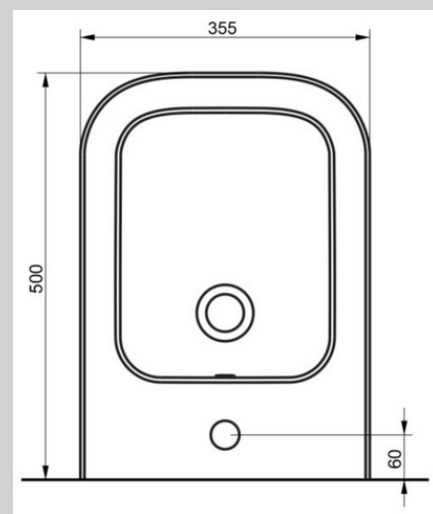

SKU: SC-067020

SKU:SC-047020

SKU:SC-097020