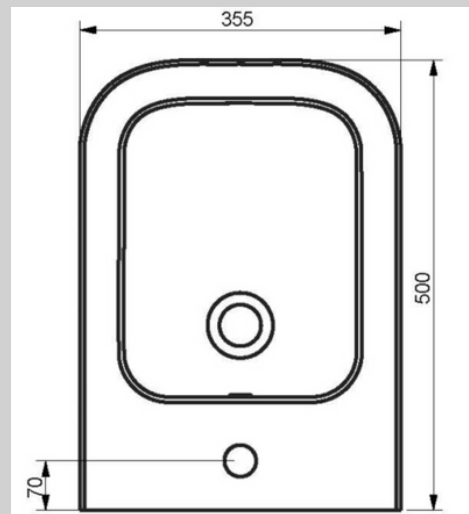

WALL HUNG

SKU:SC147020

SKU:SC-147021mw

SKU:SC-147021mb

SATURN