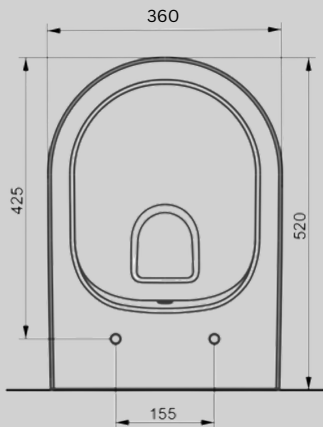

WALL HUNG

- Rimless design
- Water saver consumption (2.5 / 4.5 L)
- Concealed or open mount options
- Slim Seat Cover from Antibacterial Duroplast Raw Material

HILL

WALL HUNG

SKU: SC-151002

Neon
Open Mount