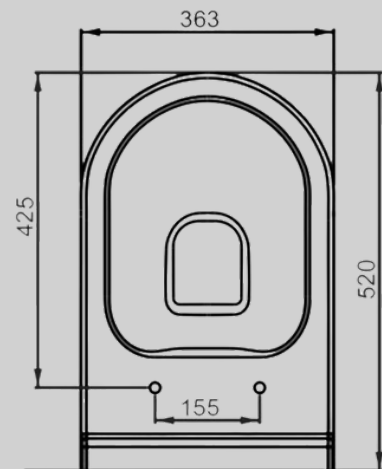

- Rimless design
- Water saver consumption (2.5 / 4.5 L)
- Concealed mount
- Slim Seat Cover from Antibacterial Duroplast Raw Material

NEON