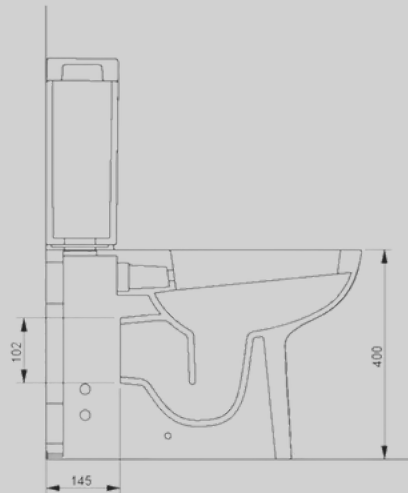

CLOSE COUPLED BTW SETS

SKU:SC101102CR

Petite
Classic Rim BTW

SKU:SC101102RL

Petite
Rimless BTW

SET

- WC Pan
- Cistern
- Soft Close PP Seat Cover
- Flush Mechanism

PETITE