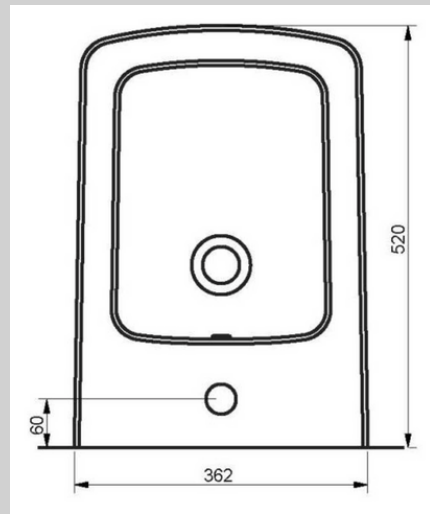

SKU: SC-067020

SKU:SC-047020

SKU:SC-097020