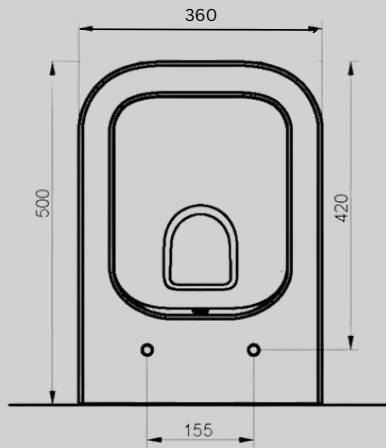

- Rimless design
- Water saver consumption (2.5 / 4.5 L)
- Concealed mount
- Slim Seat Cover from Antibacterial Duroplast Raw Material

SKU: SC-141251mb