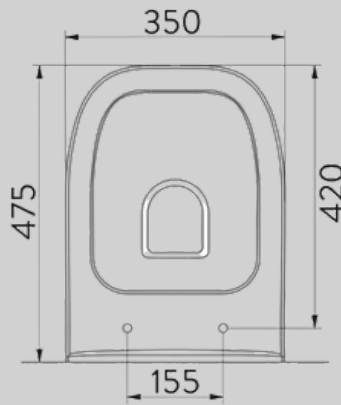

WALL HUNG

SKU:SC-101002

- Classic Rim design
- Water saver consumption (2.5 / 4.5 L)
- Open mount
- Slim Seat Cover from Antibacterial Duroplast Raw Material

SKU:SC-101004

- Rimless design
- Water saver consumption (2.5 / 4.5 L)
- Open mount
- Slim Seat Cover from Antibacterial Duroplast Raw Material

PETITE