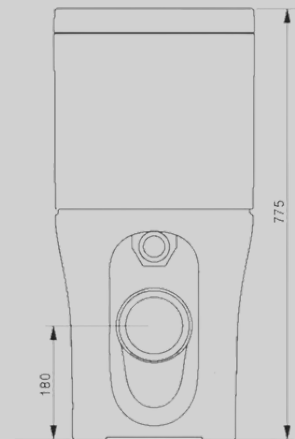

CLOSE COUPLED BTW SETS

SKU:SC101102CR

Petite
Classic Rim BTW

SKU:SC101102RL

Petite
Rimless BTW

SET

- WC Pan
- Cistern
- Soft Close PP Seat Cover
- Flush Mechanism

PETITE