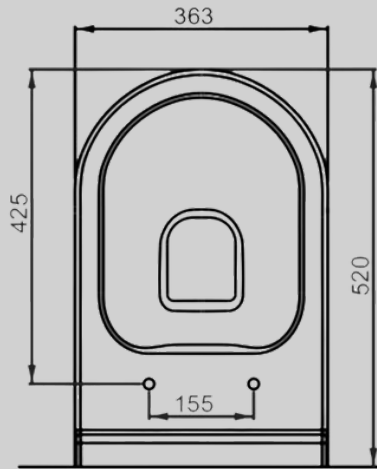

WALL HUNG

- Rimless design
- Water saver consumption (2.5 / 4.5 L)
- Concealed or open mount options
- Slim Seat Cover from Antibacterial Duroplast Raw Material

HILL

WALL HUNG

SKU: SC-151002

Neon
Open Mount