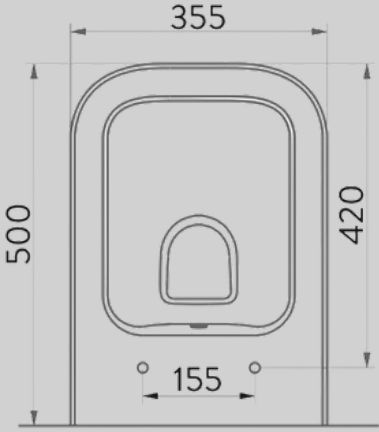

WALL HUNG

- Classic Rim design
- Water saver consumption (2.5 / 4.5 L)
- Concealed mount
- Slim Seat Cover from Antibacterial Duroplast Raw Material

SILVA

WALL HUNG

- Rimless design
- Water saver consumption (2.5 / 4.5 L)
- Open mount
- Slim Seat Cover from Antibacterial Duroplast Raw Material