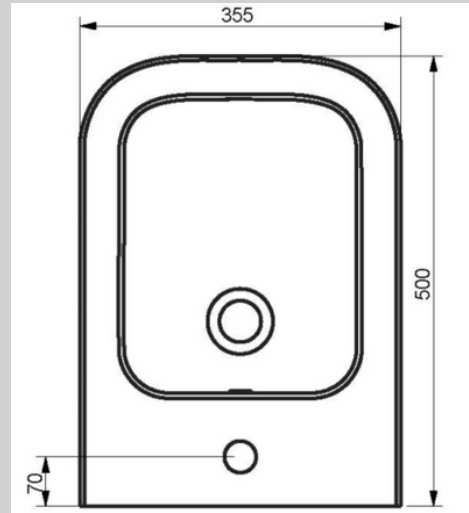

WALL HUNG

SKU:SC147020

SKU:SC-147021mw

SKU:SC-147021mb

SATURN