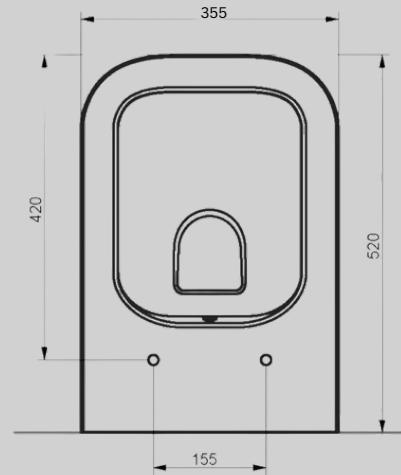

WALL HUNG

- Rimless design
- Water saver consumption (2.5 / 4.5 L)
- Concealed mount
- Slim Seat Cover from Antibacterial Duroplast Raw Material

VICTORIAN

WALL HUNG

SKU:SC-101002

Petite Classic

- Classic Rim design
- Water saver consumption (2.5 / 4.5 L)
- Open mount
- Slim Seat Cover from Antibacterial Duroplast Raw Material