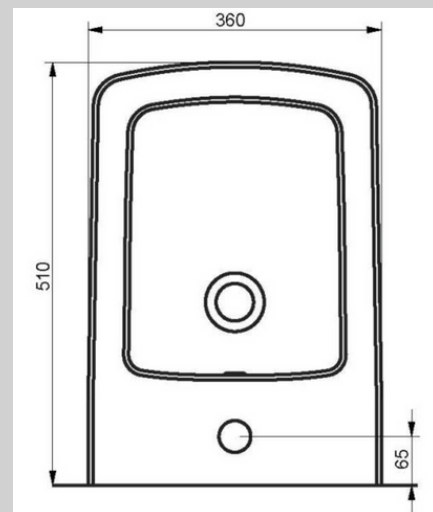

SKU: SC-067020

SKU:SC-047020

SKU:SC-097020