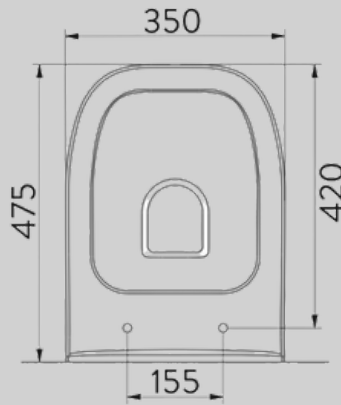

WALL HUNG

- Rimless design
- Water saver consumption (2.5 / 4.5 L)
- Concealed mount
- Slim Seat Cover from Antibacterial Duroplast Raw Material

VICTORIAN

WALL HUNG

SKU:SC-101002

Petite Classic

- Classic Rim design
- Water saver consumption (2.5 / 4.5 L)
- Open mount
- Slim Seat Cover from Antibacterial Duroplast Raw Material