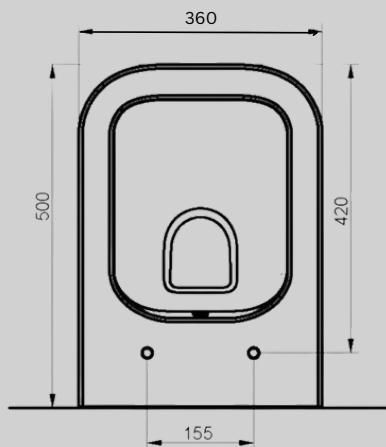

SKU: SC-141251mw

Saturn
Matt White

- Rimless design
- Water saver consumption (2.5 / 4.5 L)
- Concealed mount
- Slim Seat Cover from Antibacterial Duroplast Raw Material

SKU: SC-141251mb

Saturn
Matt Black