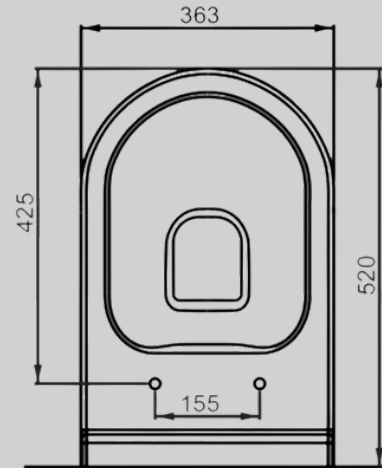

- Rimless design
- Water saver consumption (2.5 / 4.5 L)
- Open mount
- Slim Seat Cover from Antibacterial Duroplast Raw Material

SKU:SC-151002rc