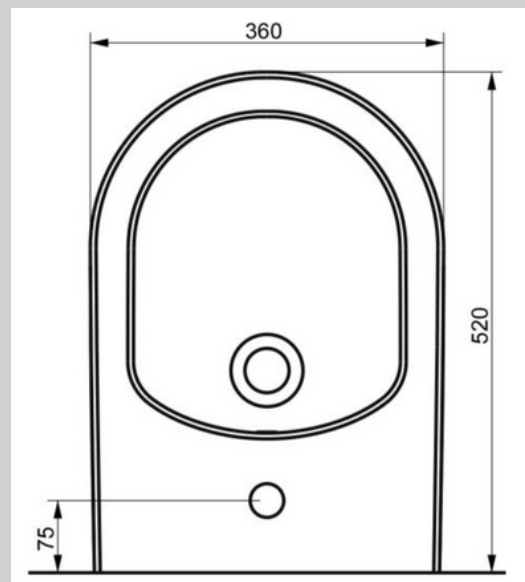

BIDET PANS

Bidet Pans

- All products HYGIENE SURFACE TECHNOLOGY is used prevents bacterial growth by 99.9% and provide maximum hygiene. (HYGIENE certified from Hohenstein Germany)
- EN 997 Certified
- Glazed internal parts of duct and flush . 100% glazed internal parts.
- Easy pluggable and Antibacterial Certified Duroplast Seat Covers.
- All WC Pans are tested under the pressure range of 0.6 - 0.8 bar for perfect tightness.

WALL HUNG

SKU: SC-037020

SKU: SC-037020mw

SKU: SC-037020mb

SKU: SC-037020gb

HILL