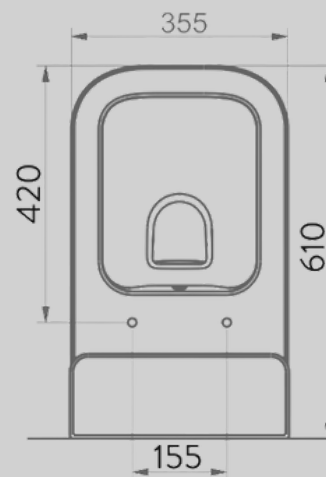

SKU: 011002

Terra

- Classic Rim design
- Water saver consumption (2.5 / 4.5 L)
- Concealed mount
- Slim Seat Cover from Antibacterial Duroplast Raw Material

SKU: 091032

Bold Rimless

- Rimless design
- Water saver consumption (2.5 / 4.5 L)
- Concealed mount
- Slim Seat Cover from Antibacterial Duroplast Raw Material