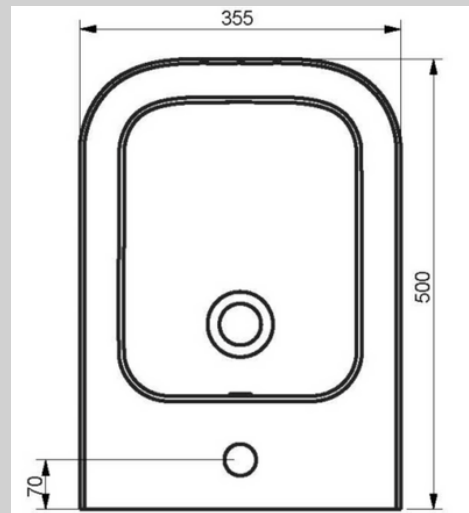

WALL HUNG

SKU:SC147020

SKU:SC-147021mw

SKU:SC-147021mb

SATURN