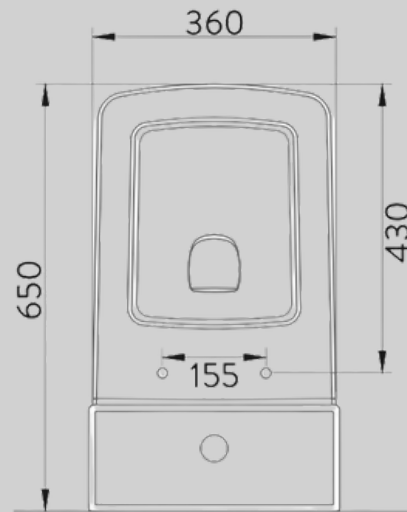

SKU: 011002

- Classic Rim design
- Water saver consumption (2.5 / 4.5 L)
- Concealed mount
- Slim Seat Cover from Antibacterial Duroplast Raw Material

SKU: 091032

Bold Rimless

- Rimless design
- Water saver consumption (2.5 / 4.5 L)
- Concealed mount
- Slim Seat Cover from Antibacterial Duroplast Raw Material

BACK TO WALL WC PANS