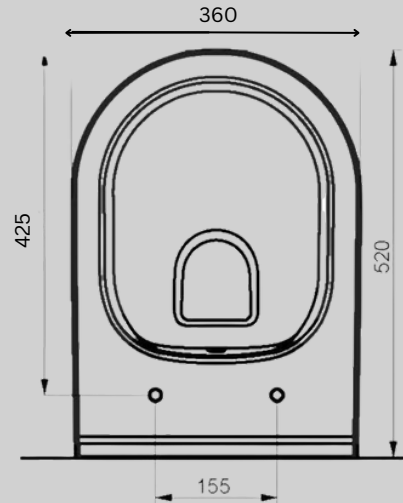

- Rimless design
- Water saver consumption (2.5 / 4.5 L)
- Open mount
- Slim Seat Cover from Antibacterial Duroplast Raw Material

OCEAN PLUS