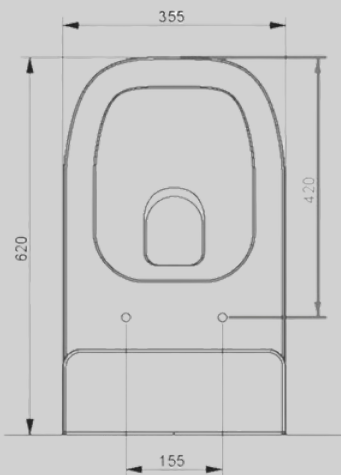

CLOSE COUPLED BTW SETS

SKU:SC101102CR

Petite
Classic Rim BTW

SKU:SC101102RL

Petite
Rimless BTW

SET

- WC Pan
- Cistern
- Soft Close PP Seat Cover
- Flush Mechanism

PETITE