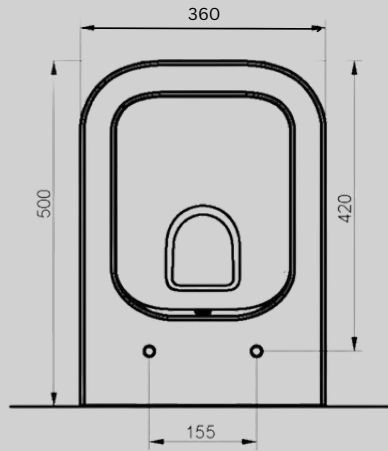

WALL HUNG

- Rimless design
- Water saver consumption (2.5 / 4.5 L)
- Open mount
- Slim Seat Cover from Antibacterial Duroplast Raw Material

OCEAN PLUS

WALL HUNG

SKU:SC-141251

Saturn
Gloss White

- Rimless design
- Water saver consumption (2.5 / 4.5 L)
- Concealed mount
- Slim Seat Cover from Antibacterial Duroplast Raw Material